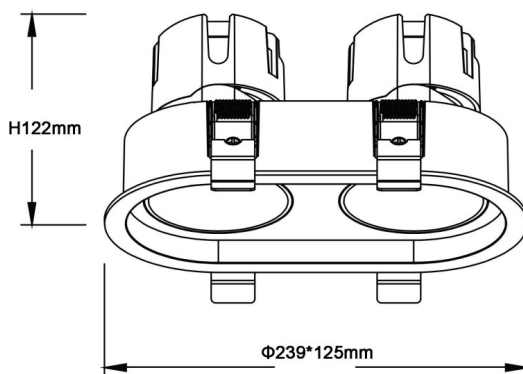

ZENITH IP65R X2 Smart

Lavov downlight from the family ZENITH IP65R X2 Smart with a power of 2X20W and a 24 degrees beam angle. CCT 4000K. White color. With a total lumen output of 2X1600lm and a luminous efficacy of 80lm/W. Made in Die Cast Aluminum. IP65degree of protection. Class II isolation. DALI wireless Casamby driver. UGR19. CRI90.

Dimensions

Product dimensions (mm) $\Phi 125 \times 239 \times H122 \text{mm}$

Scheme

Item code	86.D284.2429.01
Product type	Indoor
Category	Downlights
Family	ZENITH
Subfamily	ZENITH IP65R X2 Smart
Pictograms	

Product	
Real power (W)	2X20
Real luminous flux (Lm)	2X1600
Luminous efficiency (Lm/W)	80
Beam angle (º)	24
Life time (h)	50000 h L80B10
IP	65
Electrical class insulation	Clas II
Colour	White
U. G. R	19
Control gear included	Yes
Control gear	DALI wireless Casamby
Flicker Free	Yes
Light source	LED
Type of LED	COB
Colour temperature (K)	4000
Colour consistency (SDCM)	SDCM<3
CRI	90