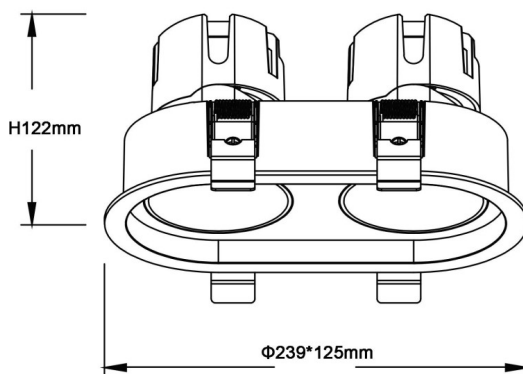

### ZENITH IP65R X2 Smart

Lavov downlight from the family ZENITH IP65R X2 Smart with a power of 2X20W and a 36 degrees beam angle. CCT 4000K. White color. With a total lumen output of 2X1600lm and a luminous efficacy of 80lm/W. Made in Die Cast Aluminum. IP65 degree of protection. Class II isolation. DALI wireless Casamby driver. UGR19. CRI90.

#### Dimensions

Product dimensions (mm)  $\Phi 125 \times 239 \times H122 \text{mm}$

#### Scheme

Product	
Real power (W)	2X20
Real luminous flux (Lm)	2X1600
Luminous efficiency (Lm/W)	80
Beam angle (°)	36
Life time (h)	50000 h L80B10
IP	65
Electrical class insulation	Clas II
Colour	White
U. G. R	19
Control gear included	Yes
Control gear	DALI wireless Casamby
Flicker Free	Yes
Light source	LED
Type of LED	COB
Colour temperature (K)	4000
Colour consistency (SDCM)	SDCM3
CRI	90