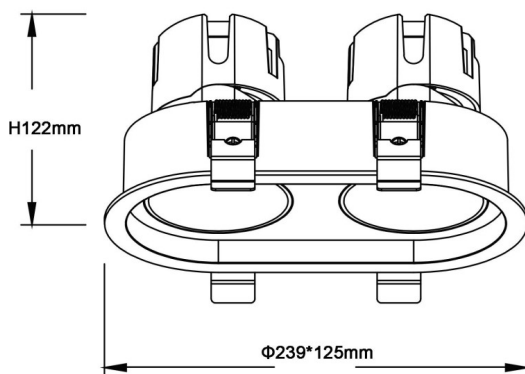

ZENITH IP65R X2 Smart

Lavov downlight from the family ZENITH IP65R X2 Smart with a power of 2X20W and a 36 degrees beam angle. CCT 4000K. Black color. With a total lumen output of 2X1600lm and a luminous efficacy of 80lm/W. Made in Die Cast Aluminum. IP65degree of protection. Class II isolation. DALI wireless Casamby driver. UGR19. CRI90.

Dimensions

Product dimensions (mm) $\Phi 125 \times 239 \times H122 \text{mm}$

Scheme

Item code	86.D284.2439.02
Product type	Indoor
Category	Downlights
Family	ZENITH
Subfamily	ZENITH IP65R X2 Smart
Pictograms	

Product	
Real power (W)	2X20
Real luminous flux (Lm)	2X1600
Luminous efficiency (Lm/W)	80
Beam angle (°)	36
Life time (h)	50000 h L80B10
IP	65
Electrical class insulation	Clas II
Colour	Black
U. G. R	19
Control gear included	Yes
Control gear	DALI wireless Casamby
Flicker Free	Yes
Light source	LED
Type of LED	COB
Colour temperature (K)	4000
Colour consistency (SDCM)	SDCM<3
CRI	90