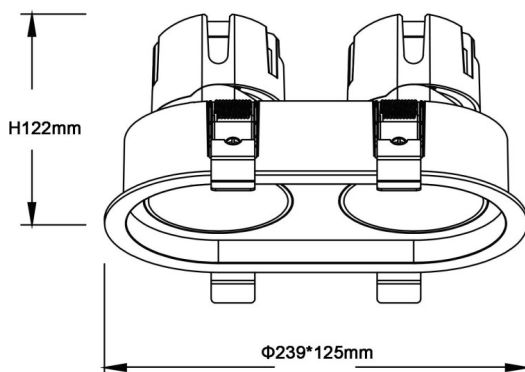

### ZENITH IP65R X2 Smart

Lavov downlight from the family ZENITH IP65R X2 Smart with a power of 2X20W and a 36 degrees beam angle. CCT 4000K. Black color. With a total lumen output of 2X1600lm and a luminous efficacy of 80lm/W. Made in Die Cast Aluminum. IP65degree of protection. Class II isolation. DALI wireless Casamby driver. UGR19. CRI90.

#### Dimensions

Product dimensions (mm)  $\Phi 125 \times 239 \times H122 \text{mm}$

#### Scheme

Product	
Real power (W)	2X20
Real luminous flux (Lm)	2X1600
Luminous efficiency (Lm/W)	80
Beam angle (&ordm;)	36
Life time (h)	50000 h L80B10
IP	65
Electrical class insulation	Clas II
Colour	Black
U. G. R	19
Control gear included	Yes
Control gear	DALI wireless Casamby
Flicker Free	Yes
Light source	LED
Type of LED	COB
Colour temperature (K)	4000
Colour consistency (SDCM)	SDCM<3
CRI	90