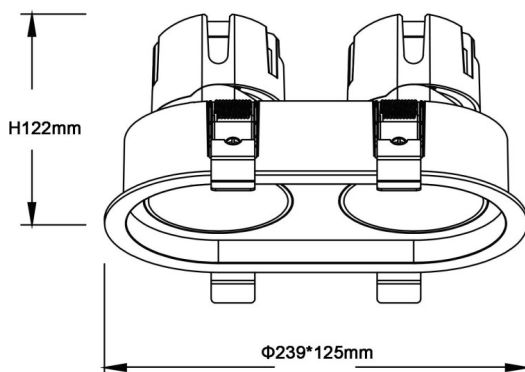

ZENITH IP65R X2 Smart

Lavov downlight from the family ZENITH IP65R X2 Smart with a power of 2X20W and a 60 degrees beam angle. CCT 4000K. White color. With a total lumen output of 2X1600lm and a luminous efficacy of 80lm/W. Made in Die Cast Aluminum. IP65 degree of protection. Class II isolation. DALI wireless Casamby driver. UGR19. CRI90.

Item code	86.D284.2449.01
Product type	Indoor
Category	Downlights
Family	ZENITH
Subfamily	ZENITH IP65R X2 Smart
Pictograms	

Dimensions

Product dimensions (mm) $\Phi 125 \times 239 \times H122 \text{mm}$

Scheme

Product	
Real power (W)	2X20
Real luminous flux (Lm)	2X1600
Luminous efficiency (Lm/W)	80
Beam angle (º)	60
Life time (h)	50000 h L80B10
IP	65
Electrical class insulation	Clas II
Colour	White
U. G. R	19
Control gear included	Yes
Control gear	DALI wireless Casamby
Flicker Free	Yes
Light source	LED
Type of LED	COB
Colour temperature (K)	4000
Colour consistency (SDCM)	SDCM<3
CRI	90