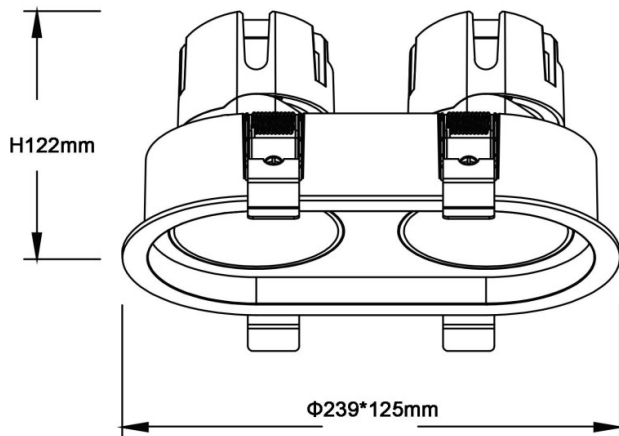

ZENITH IP65R X2 Smart

Lavov downlight from the family ZENITH IP65R X2 Smart with a power of 2X20W and a 60 degrees beam angle. CCT 4000K. Black color. With a total lumen output of 2X1600lm and a luminous efficacy of 80lm/W. Made in Die Cast Aluminum. IP65degree of protection. Class II isolation. DALI wireless Casamby driver. UGR19. CRI90.

Item code	86.D284.2449.02
Product type	Indoor
Category	Downlights
Family	ZENITH
Subfamily	ZENITH IP65R X2 Smart
Pictograms	

Dimensions

Product dimensions (mm) **Φ125X239xH122mm**

Scheme

Product	
Real power (W)	2X20
Real luminous flux (Lm)	2X1600
Luminous efficiency (Lm/W)	80
Beam angle (°)	60
Life time (h)	50000 h L80B10
IP	65
Electrical class insulation	Clas II
Colour	Black
U. G. R	19
Control gear included	Yes
Control gear	DALI wireless Casamby
Flicker Free	Yes
Light source	LED
Type of LED	COB
Colour temperature (K)	4000
Colour consistency (SDCM)	SDCM<3
CRI	90