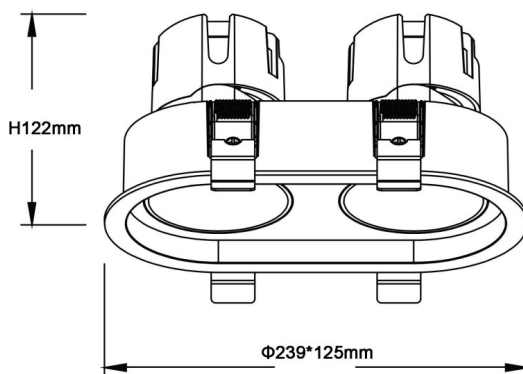

### ZENITH IP65R X2 Smart

Lavov downlight from the family ZENITH IP65R X2 Smart with a power of 2X20W and a 60 degrees beam angle. CCT 4000K. Black color. With a total lumen output of 2X1600lm and a luminous efficacy of 80lm/W. Made in Die Cast Aluminum. IP65degree of protection. Class II isolation. DALI wireless Casamby driver. UGR19. CRI90.

#### Dimensions

Product dimensions (mm)  $\Phi 125 \times 239 \times H122 \text{mm}$

#### Scheme

Item code	86.D284.2449.02
Product type	Indoor
Category	Downlights
Family	ZENITH
Subfamily	ZENITH IP65R X2 Smart
Pictograms	

Product	
Real power (W)	2X20
Real luminous flux (Lm)	2X1600
Luminous efficiency (Lm/W)	80
Beam angle (°)	60
Life time (h)	50000 h L80B10
IP	65
Electrical class insulation	Clas II
Colour	Black
U. G. R	19
Control gear included	Yes
Control gear	DALI wireless Casamby
Flicker Free	Yes
Light source	LED
Type of LED	COB
Colour temperature (K)	4000
Colour consistency (SDCM)	SDCM3
CRI	90