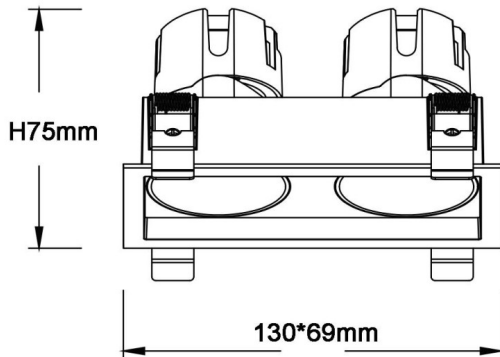

ZENITH IP65SX2 Smart

Lavov downlight from the family ZENITH IP65SX2 Smart with a power of 2X7W and a 12 degrees beam angle. CCT 3000K. Black color. With a total lumen output of 2X560lm and a luminous efficacy of 80lm/W. Made in Die Cast Aluminum. IP65degree of protection. Class II isolation. DALI wireless Casamby driver. UGR19. CRI90.

Dimensions

Product dimensions (mm) 130*69xH75mm

Scheme

Item code	86.D285.0319.02
Product type	Indoor
Category	Downlights
Family	ZENITH
Subfamily	ZENITH IP65SX2 Smart
Pictograms	

Product	
Real power (W)	2X7
Real luminous flux (Lm)	2X560
Luminous efficiency (Lm/W)	80
Beam angle (º)	12
Life time (h)	50000 h L80B10
IP	65
Electrical class insulation	Clas II
Colour	Black
U. G. R	19
Control gear included	Yes
Control gear	DALI wireless Casamby
Flicker Free	Yes
Light source	LED
Type of LED	COB
Colour temperature (K)	3000
Colour consistency (SDCM)	SDCM<3
CRI	90