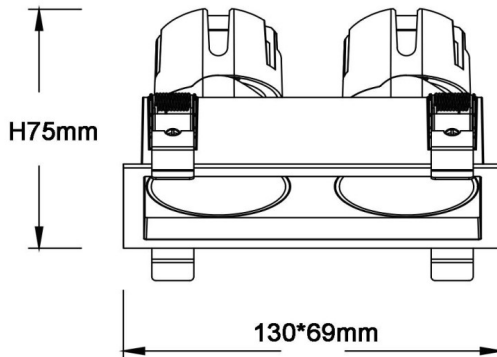

ZENITH IP65SX2

Lavov downlight from the family ZENITH IP65SX2 with a power of 2X7W and a 24 degrees beam angle. CCT 3000K. White color. With a total lumen output of 2X560lm and a luminous efficacy of 80lm/W. Made in Die Cast Aluminum. IP65degree of protection. Class II isolation. ON/OFFdriver. UGR19. CRI90.

Dimensions

Product dimensions (mm) **130*69xH75mm**

Scheme

Item code	86.D285.0321.01
Product type	Indoor
Category	Downlights
Family	ZENITH
Subfamily	ZENITH IP65SX2
Pictograms	

Product	
Real power (W)	2X7
Real luminous flux (Lm)	2X560
Luminous efficiency (Lm/W)	80
Beam angle (º)	24
Life time (h)	50000 h L80B10
IP	65
Electrical class insulation	Clas II
Colour	White
U. G. R	19
Control gear included	Yes
Control gear	ON/OFF
Flicker Free	Yes
Light source	LED
Type of LED	COB
Colour temperature (K)	3000
Colour consistency (SDCM)	SDCM<3
CRI	90