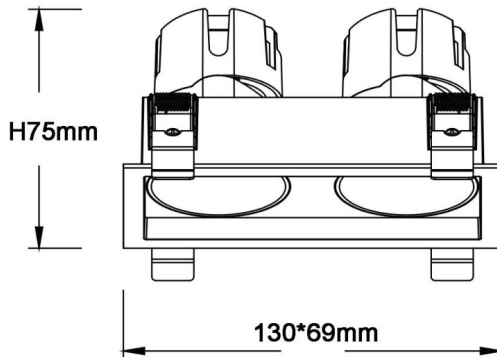

ZENITH IP65SX2

Lavov downlight from the family ZENITH IP65SX2 with a power of 2X7W and a 24 degrees beam angle. CCT 3000K. White color. With a total lumen output of 2X560lm and a luminous efficacy of 80lm/W. Made in Die Cast Aluminum. IP65degree of protection. Class II isolation. ON/OFFdriver. UGR19. CRI90.

Dimensions

Product dimensions (mm) **130*69xH75mm**

Scheme

Item code	86.D285.0321.01
Product type	Indoor
Category	Downlights
Family	ZENITH
Subfamily	ZENITH IP65SX2
Pictograms	

Product	
Real power (W)	2X7
Real luminous flux (Lm)	2X560
Luminous efficiency (Lm/W)	80
Beam angle (°)	24
Life time (h)	50000 h L80B10
IP	65
Electrical class insulation	Clas II
Colour	White
U. G. R	19
Control gear included	Yes
Control gear	ON/OFF
Flicker Free	Yes
Light source	LED
Type of LED	COB
Colour temperature (K)	3000
Colour consistency (SDCM)	SDCM3
CRI	90