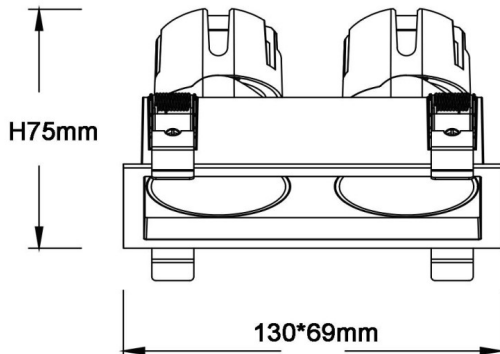

ZENITH IP65SX2 Smart

Lavov downlight from the family ZENITH IP65SX2 Smart with a power of 2X7W and a 24 degrees beam angle. CCT 3000K. Black color. With a total lumen output of 2X560lm and a luminous efficacy of 80lm/W. Made in Die Cast Aluminum. IP65 degree of protection. Class II isolation. DALI wireless Casamby driver. UGR19. CRI90.

Dimensions	
Product dimensions (mm)	130*69xH75mm

Scheme

Item code	86.D285.0329.02
Product type	Indoor
Category	Downlights
Family	ZENITH
Subfamily	ZENITH IP65SX2 Smart
Pictograms	

Product	
Real power (W)	2X7
Real luminous flux (Lm)	2X560
Luminous efficiency (Lm/W)	80
Beam angle (°)	24
Life time (h)	50000 h L80B10
IP	65
Electrical class insulation	Clas II
Colour	Black
U. G. R	19
Control gear included	Yes
Control gear	DALI wireless Casamby
Flicker Free	Yes
Light source	LED
Type of LED	COB
Colour temperature (K)	3000
Colour consistency (SDCM)	SDCM3
CRI	90