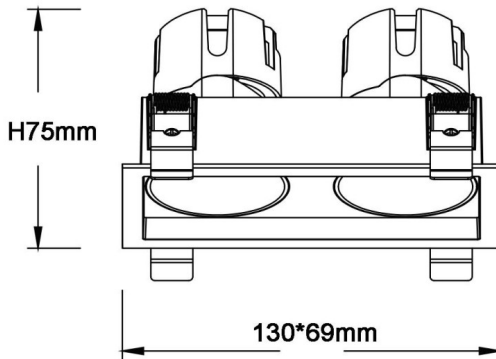

ZENITH IP65SX2

Lavov downlight from the family ZENITH IP65SX2 with a power of 2X7W and a 60 degrees beam angle. CCT 3000K. White color. With a total lumen output of 2X560lm and a luminous efficacy of 80lm/W. Made in Die Cast Aluminum. IP65degree of protection. Class II isolation. ON/OFFdriver. UGR19. CRI90.

Dimensions

Product dimensions (mm) **130*69xH75mm**

Scheme

Item code	86.D285.0341.01
Product type	Indoor
Category	Downlights
Family	ZENITH
Subfamily	ZENITH IP65SX2
Pictograms	

Product	
Real power (W)	2X7
Real luminous flux (Lm)	2X560
Luminous efficiency (Lm/W)	80
Beam angle (°)	60
Life time (h)	50000 h L80B10
IP	65
Electrical class insulation	Clas II
Colour	White
U. G. R	19
Control gear included	Yes
Control gear	ON/OFF
Flicker Free	Yes
Light source	LED
Type of LED	COB
Colour temperature (K)	3000
Colour consistency (SDCM)	SDCM3
CRI	90