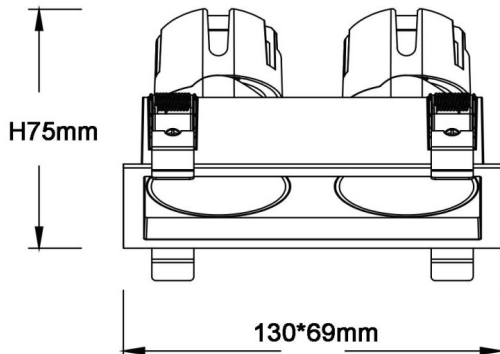

ZENITH IP65SX2 Smart

Lavov downlight from the family ZENITH IP65SX2 Smart with a power of 2X7W and a 12 degrees beam angle. CCT 4000K. White color. With a total lumen output of 2X560lm and a luminous efficacy of 80lm/W. Made in Die Cast Aluminum. IP65 degree of protection. Class II isolation. DALI wireless Casamby driver. UGR19. CRI90.

Dimensions

Product dimensions (mm) 130*69xH75mm

Scheme

Item code	86.D285.0419.01
Product type	Indoor
Category	Downlights
Family	ZENITH
Subfamily	ZENITH IP65SX2 Smart
Pictograms	

Product	
Real power (W)	2X7
Real luminous flux (Lm)	2X560
Luminous efficiency (Lm/W)	80
Beam angle (°)	12
Life time (h)	50000 h L80B10
IP	65
Electrical class insulation	Clas II
Colour	White
U. G. R	19
Control gear included	Yes
Control gear	DALI wireless Casamby
Flicker Free	Yes
Light source	LED
Type of LED	COB
Colour temperature (K)	4000
Colour consistency (SDCM)	SDCM3
CRI	90