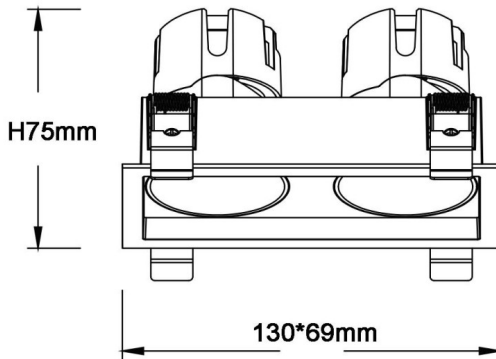

ZENITH IP65SX2

Lavov downlight from the family ZENITH IP65SX2 with a power of 2X7W and a 24 degrees beam angle. CCT 4000K. White color. With a total lumen output of 2X560lm and a luminous efficacy of 80lm/W. Made in Die Cast Aluminum. IP65degree of protection. Class II isolation. ON/OFFdriver. UGR19. CRI90.

Dimensions

Product dimensions (mm) **130*69xH75mm**

Scheme

Item code	86.D285.0421.01
Product type	Indoor
Category	Downlights
Family	ZENITH
Subfamily	ZENITH IP65SX2
Pictograms	

Product	
Real power (W)	2X7
Real luminous flux (Lm)	2X560
Luminous efficiency (Lm/W)	80
Beam angle (°)	24
Life time (h)	50000 h L80B10
IP	65
Electrical class insulation	Clas II
Colour	White
U. G. R	19
Control gear included	Yes
Control gear	ON/OFF
Flicker Free	Yes
Light source	LED
Type of LED	COB
Colour temperature (K)	4000
Colour consistency (SDCM)	SDCM3
CRI	90