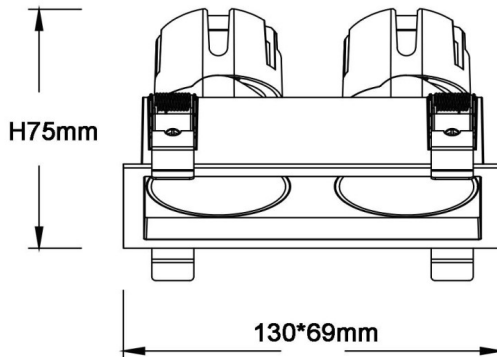

ZENITH IP65SX2 Smart

Lavov downlight from the family ZENITH IP65SX2 Smart with a power of 2X7W and a 36 degrees beam angle. CCT 4000K. White color. With a total lumen output of 2X560lm and a luminous efficacy of 80lm/W. Made in Die Cast Aluminum. IP65 degree of protection. Class II isolation. DALI wireless Casamby driver. UGR19. CRI90.

Dimensions

Product dimensions (mm) 130*69xH75mm

Scheme

Item code	86.D285.0439.01
Product type	Indoor
Category	Downlights
Family	ZENITH
Subfamily	ZENITH IP65SX2 Smart
Pictograms	

Product	
Real power (W)	2X7
Real luminous flux (Lm)	2X560
Luminous efficiency (Lm/W)	80
Beam angle (°)	36
Life time (h)	50000 h L80B10
IP	65
Electrical class insulation	Clas II
Colour	White
U. G. R	19
Control gear included	Yes
Control gear	DALI wireless Casamby
Flicker Free	Yes
Light source	LED
Type of LED	COB
Colour temperature (K)	4000
Colour consistency (SDCM)	SDCM<3
CRI	90