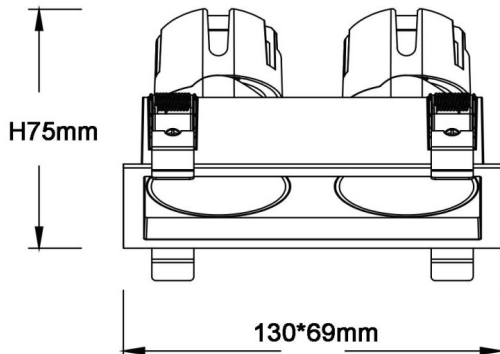

### ZENITH IP65SX2 Smart

Lavov downlight from the family ZENITH IP65SX2 Smart with a power of 2X7W and a 36 degrees beam angle. CCT 4000K. White color. With a total lumen output of 2X560lm and a luminous efficacy of 80lm/W. Made in Die Cast Aluminum. IP65 degree of protection. Class II isolation. DALI wireless Casamby driver. UGR19. CRI90.

#### Dimensions

Product dimensions (mm) 130\*69xH75mm

#### Scheme

Item code	86.D285.0439.01
Product type	Indoor
Category	Downlights
Family	ZENITH
Subfamily	ZENITH IP65SX2 Smart
Pictograms	

Product	
Real power (W)	2X7
Real luminous flux (Lm)	2X560
Luminous efficiency (Lm/W)	80
Beam angle (&ordm;)	36
Life time (h)	50000 h L80B10
IP	65
Electrical class insulation	Clas II
Colour	White
U. G. R	19
Control gear included	Yes
Control gear	DALI wireless Casamby
Flicker Free	Yes
Light source	LED
Type of LED	COB
Colour temperature (K)	4000
Colour consistency (SDCM)	SDCM<3
CRI	90