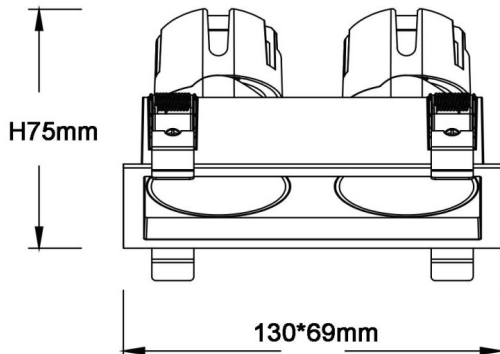

ZENITH IP65SX2 Smart

Lavov downlight from the family ZENITH IP65SX2 Smart with a power of 2X7W and a 36 degrees beam angle. CCT 4000K. White color. With a total lumen output of 2X560lm and a luminous efficacy of 80lm/W. Made in Die Cast Aluminum. IP65 degree of protection. Class II isolation. DALI wireless Casamby driver. UGR19. CRI90.

Dimensions

Product dimensions (mm) **130*69xH75mm**

Scheme

Item code	86.D285.0439.01
Product type	Indoor
Category	Downlights
Family	ZENITH
Subfamily	ZENITH IP65SX2 Smart
Pictograms	

Product	
Real power (W)	2X7
Real luminous flux (Lm)	2X560
Luminous efficiency (Lm/W)	80
Beam angle (°)	36
Life time (h)	50000 h L80B10
IP	65
Electrical class insulation	Clas II
Colour	White
U. G. R	19
Control gear included	Yes
Control gear	DALI wireless Casamby
Flicker Free	Yes
Light source	LED
Type of LED	COB
Colour temperature (K)	4000
Colour consistency (SDCM)	SDCM3
CRI	90