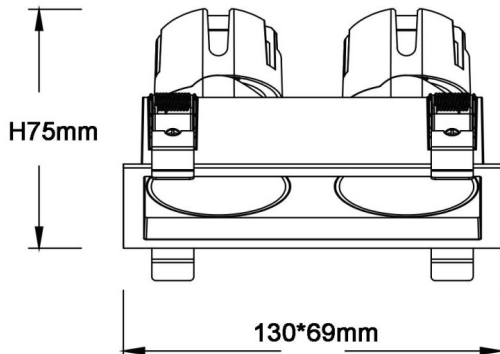

ZENITH IP65SX2 Smart

Lavov downlight from the family ZENITH IP65SX2 Smart with a power of 2X7W and a 36 degrees beam angle. CCT 4000K. Black color. With a total lumen output of 2X560lm and a luminous efficacy of 80lm/W. Made in Die Cast Aluminum. IP65 degree of protection. Class II isolation. DALI wireless Casamby driver. UGR19. CRI90.

Dimensions

Product dimensions (mm) 130*69xH75mm

Scheme

Item code	86.D285.0439.02
Product type	Indoor
Category	Downlights
Family	ZENITH
Subfamily	ZENITH IP65SX2 Smart
Pictograms	

Product	
Real power (W)	2X7
Real luminous flux (Lm)	2X560
Luminous efficiency (Lm/W)	80
Beam angle (º)	36
Life time (h)	50000 h L80B10
IP	65
Electrical class insulation	Clas II
Colour	Black
U. G. R	19
Control gear included	Yes
Control gear	DALI wireless Casamby
Flicker Free	Yes
Light source	LED
Type of LED	COB
Colour temperature (K)	4000
Colour consistency (SDCM)	SDCM<3
CRI	90