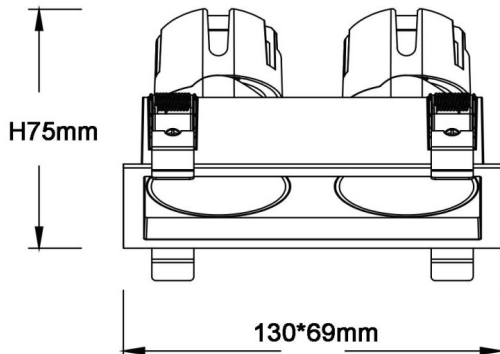

ZENITH IP65SX2 Smart

Lavov downlight from the family ZENITH IP65SX2 Smart with a power of 2X7W and a 60 degrees beam angle. CCT 4000K. White color. With a total lumen output of 2X560lm and a luminous efficacy of 80lm/W. Made in Die Cast Aluminum. IP65 degree of protection. Class II isolation. DALI wireless Casamby driver. UGR19. CRI90.

Dimensions

Product dimensions (mm) 130*69xH75mm

Scheme

Item code	86.D285.0449.01
Product type	Indoor
Category	Downlights
Family	ZENITH
Subfamily	ZENITH IP65SX2 Smart
Pictograms	

Product	
Real power (W)	2X7
Real luminous flux (Lm)	2X560
Luminous efficiency (Lm/W)	80
Beam angle (º)	60
Life time (h)	50000 h L80B10
IP	65
Electrical class insulation	Clas II
Colour	White
U. G. R	19
Control gear included	Yes
Control gear	DALI wireless Casamby
Flicker Free	Yes
Light source	LED
Type of LED	COB
Colour temperature (K)	4000
Colour consistency (SDCM)	SDCM<3
CRI	90