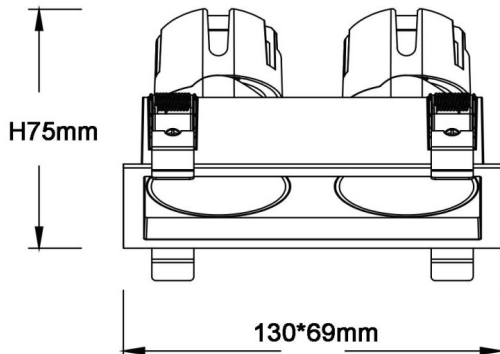

### ZENITH IP65SX2 Smart

Lavov downlight from the family ZENITH IP65SX2 Smart with a power of 2X7W and a 60 degrees beam angle. CCT 4000K. Black color. With a total lumen output of 2X560lm and a luminous efficacy of 80lm/W. Made in Die Cast Aluminum. IP65 degree of protection. Class II isolation. DALI wireless Casamby driver. UGR19. CRI90.

#### Dimensions

Product dimensions (mm) 130\*69xH75mm

#### Scheme

Item code	86.D285.0449.02
Product type	Indoor
Category	Downlights
Family	ZENITH
Subfamily	ZENITH IP65SX2 Smart
Pictograms	

Product	
Real power (W)	2X7
Real luminous flux (Lm)	2X560
Luminous efficiency (Lm/W)	80
Beam angle (°)	60
Life time (h)	50000 h L80B10
IP	65
Electrical class insulation	Clas II
Colour	Black
U. G. R	19
Control gear included	Yes
Control gear	DALI wireless Casamby
Flicker Free	Yes
Light source	LED
Type of LED	COB
Colour temperature (K)	4000
Colour consistency (SDCM)	SDCM3
CRI	90