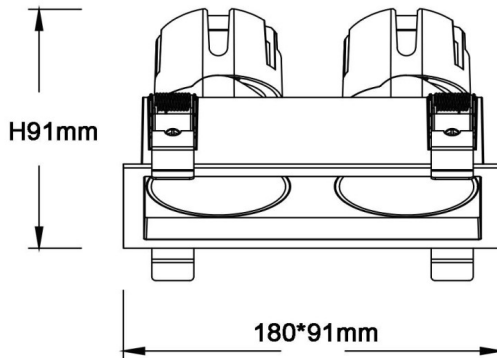

Dimensions

Product dimensions (mm) **180*91xH91mm**

Scheme

ZENITH IP65SX2

Lavov downlight from the family ZENITH IP65SX2 with a power of 2X12W and a 24 degrees beam angle. CCT 3000K. Black color.

With a total lumen output of 2X960lm and a luminous efficacy of 80lm/W. Made in Die Cast Aluminum. IP65degree of protection.

Class II isolation. ON/OFFdriver. UGR19. CRI90.

Item code	86.D285.1321.02
Product type	Indoor
Category	Downlights
Family	ZENITH
Subfamily	ZENITH IP65SX2
Pictograms	

Product	
Real power (W)	2X12
Real luminous flux (Lm)	2X960
Luminous efficiency (Lm/W)	80
Beam angle (°)	24
Life time (h)	50000 h L80B10
IP	65
Electrical class insulation	Clas II
Colour	Black
U. G. R	19
Control gear included	Yes
Control gear	ON/OFF
Flicker Free	Yes
Light source	LED
Type of LED	COB
Colour temperature (K)	3000
Colour consistency (SDCM)	SDCM3
CRI	90