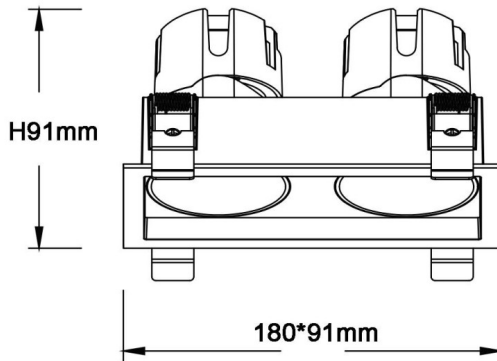

Dimensions

Product dimensions (mm) **180*91xH91mm**

Scheme

ZENITH IP65SX2 Smart

Lavov downlight from the family ZENITH IP65SX2 Smart with a power of 2X12W and a 24 degrees beam angle. CCT 3000K. White color. With a total lumen output of 2X960lm and a luminous efficacy of 80lm/W. Made in Die Cast Aluminum. IP65degree of protection. Class II isolation. DALI wireless Casamby driver. UGR19. CRI90.

Item code	86.D285.1329.01
Product type	Indoor
Category	Downlights
Family	ZENITH
Subfamily	ZENITH IP65SX2 Smart
Pictograms	

Product	
Real power (W)	2X12
Real luminous flux (Lm)	2X960
Luminous efficiency (Lm/W)	80
Beam angle (&ordm;)	24
Life time (h)	50000 h L80B10
IP	65
Electrical class insulation	Clas II
Colour	White
U. G. R	19
Control gear included	Yes
Control gear	DALI wireless Casamby
Flicker Free	Yes
Light source	LED
Type of LED	COB
Colour temperature (K)	3000
Colour consistency (SDCM)	SDCM<3
CRI	90