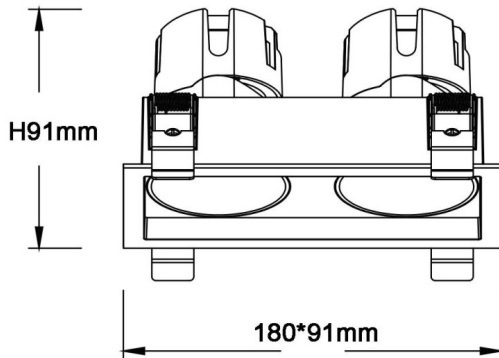

Dimensions

Product dimensions (mm) **180*91xH91mm**

Scheme

ZENITH IP65SX2 Smart

Lavov downlight from the family ZENITH IP65SX2 Smart with a power of 2X12W and a 36 degrees beam angle. CCT 3000K. Black color. With a total lumen output of 2X960lm and a luminous efficacy of 80lm/W. Made in Die Cast Aluminum. IP65degree of protection. Class II isolation. DALI wireless Casamby driver. UGR19. CRI90.

Item code	86.D285.1339.02
Product type	Indoor
Category	Downlights
Family	ZENITH
Subfamily	ZENITH IP65SX2 Smart
Pictograms	

Product	
Real power (W)	2X12
Real luminous flux (Lm)	2X960
Luminous efficiency (Lm/W)	80
Beam angle (&ordm;)	36
Life time (h)	50000 h L80B10
IP	65
Electrical class insulation	Clas II
Colour	Black
U. G. R	19
Control gear included	Yes
Control gear	DALI wireless Casamby
Flicker Free	Yes
Light source	LED
Type of LED	COB
Colour temperature (K)	3000
Colour consistency (SDCM)	SDCM<3
CRI	90