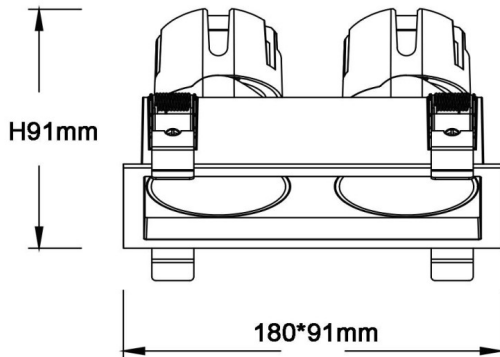

ZENITH IP65SX2 Smart

Lavov downlight from the family ZENITH IP65SX2 Smart with a power of 2X12W and a 60 degrees beam angle. CCT 3000K. Black color. With a total lumen output of 2X960lm and a luminous efficacy of 80lm/W. Made in Die Cast Aluminum. IP65 degree of protection. Class II isolation. DALI wireless Casamby driver. UGR19. CRI90.

Dimensions

Product dimensions (mm) **180*91xH91mm**

Scheme

Item code	86.D285.1349.02
Product type	Indoor
Category	Downlights
Family	ZENITH
Subfamily	ZENITH IP65SX2 Smart
Pictograms	

Product	
Real power (W)	2X12
Real luminous flux (Lm)	2X960
Luminous efficiency (Lm/W)	80
Beam angle (º)	60
Life time (h)	50000 h L80B10
IP	65
Electrical class insulation	Clas II
Colour	Black
U. G. R	19
Control gear included	Yes
Control gear	DALI wireless Casamby
Flicker Free	Yes
Light source	LED
Type of LED	COB
Colour temperature (K)	3000
Colour consistency (SDCM)	SDCM<3
CRI	90