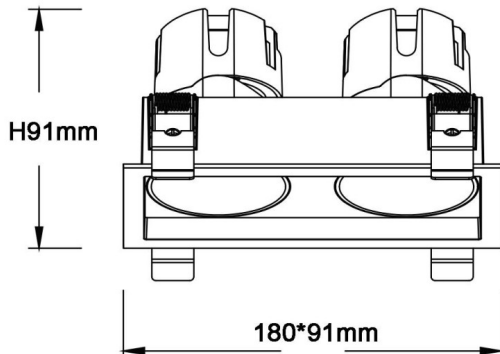

ZENITH IP65SX2 Smart

Lavov downlight from the family ZENITH IP65SX2 Smart with a power of 2X12W and a 24 degrees beam angle. CCT 4000K. White color. With a total lumen output of 2X960lm and a luminous efficacy of 80lm/W. Made in Die Cast Aluminum. IP65 degree of protection. Class II isolation. DALI wireless Casamby driver. UGR19. CRI90.

Dimensions

Product dimensions (mm) **180*91xH91mm**

Scheme

Item code	86.D285.1429.01
Product type	Indoor
Category	Downlights
Family	ZENITH
Subfamily	ZENITH IP65SX2 Smart
Pictograms	

Product	
Real power (W)	2X12
Real luminous flux (Lm)	2X960
Luminous efficiency (Lm/W)	80
Beam angle (º)	24
Life time (h)	50000 h L80B10
IP	65
Electrical class insulation	Clas II
Colour	White
U. G. R	19
Control gear included	Yes
Control gear	DALI wireless Casamby
Flicker Free	Yes
Light source	LED
Type of LED	COB
Colour temperature (K)	4000
Colour consistency (SDCM)	SDCM<3
CRI	90