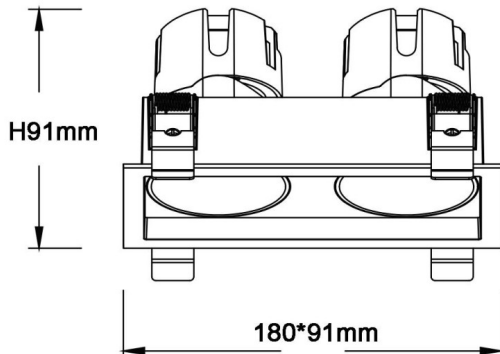

ZENITH IP65SX2 Smart

Lavov downlight from the family ZENITH IP65SX2 Smart with a power of 2X12W and a 60 degrees beam angle. CCT 4000K. White color. With a total lumen output of 2X960lm and a luminous efficacy of 80lm/W. Made in Die Cast Aluminum. IP65 degree of protection. Class II isolation. DALI wireless Casamby driver. UGR19. CRI90.

Dimensions

Product dimensions (mm) **180*91xH91mm**

Scheme

Item code	86.D285.1449.01
Product type	Indoor
Category	Downlights
Family	ZENITH
Subfamily	ZENITH IP65SX2 Smart
Pictograms	

Product	
Real power (W)	2X12
Real luminous flux (Lm)	2X960
Luminous efficiency (Lm/W)	80
Beam angle (°)	60
Life time (h)	50000 h L80B10
IP	65
Electrical class insulation	Clas II
Colour	White
U. G. R	19
Control gear included	Yes
Control gear	DALI wireless Casamby
Flicker Free	Yes
Light source	LED
Type of LED	COB
Colour temperature (K)	4000
Colour consistency (SDCM)	SDCM3
CRI	90