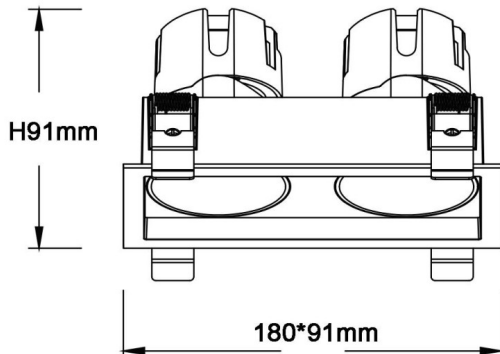

### ZENITH IP65SX2 Smart

Lavov downlight from the family ZENITH IP65SX2 Smart with a power of 2X12W and a 60 degrees beam angle. CCT 4000K. Black color. With a total lumen output of 2X960lm and a luminous efficacy of 80lm/W. Made in Die Cast Aluminum. IP65 degree of protection. Class II isolation. DALI wireless Casamby driver. UGR19. CRI90.

#### Dimensions

Product dimensions (mm) **180\*91xH91mm**

#### Scheme

Item code	86.D285.1449.02
Product type	Indoor
Category	Downlights
Family	ZENITH
Subfamily	ZENITH IP65SX2 Smart
Pictograms	

Product	
Real power (W)	2X12
Real luminous flux (Lm)	2X960
Luminous efficiency (Lm/W)	80
Beam angle (&ordm;)	60
Life time (h)	50000 h L80B10
IP	65
Electrical class insulation	Clas II
Colour	Black
U. G. R	19
Control gear included	Yes
Control gear	DALI wireless Casamby
Flicker Free	Yes
Light source	LED
Type of LED	COB
Colour temperature (K)	4000
Colour consistency (SDCM)	SDCM<3
CRI	90