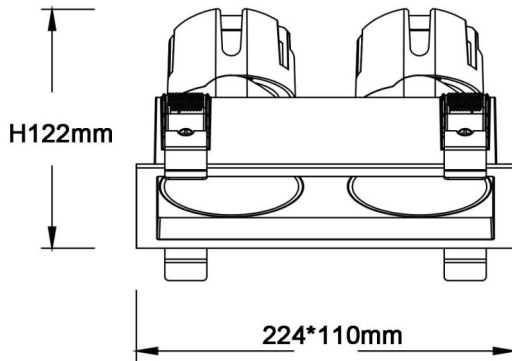

---

**Dimensions**

---

**Product dimensions (mm)**      **224\*110xH122mm**

---

---

**Scheme**

---

---

**ZENITH IP65SX2 Smart**

---

Lavov downlight from the family ZENITH IP65SX2 Smart with a power of 2X20W and a 12 degrees beam angle. CCT 3000K. White color. With a total lumen output of 2X1600lm and a luminous efficacy of 80lm/W. Made in Die Cast Aluminum. IP65degree of protection. Class II isolation. DALI wireless Casamby driver. UGR19. CRI90.