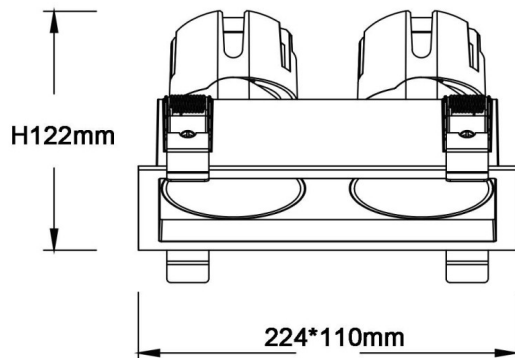

Dimensions

Product dimensions (mm) 224*110xH122mm

Scheme

ZENITH IP65SX2 Smart

Lavov downlight from the family ZENITH IP65SX2 Smart with a power of 2X20W and a 12 degrees beam angle. CCT 3000K. White color. With a total lumen output of 2X1600lm and a luminous efficacy of 80lm/W. Made in Die Cast Aluminum. IP65degree of protection. Class II isolation. DALI wireless Casamby driver. UGR19. CRI90.

Item code	86.D285.2319.01
Product type	Indoor
Category	Downlights
Family	ZENITH
Subfamily	ZENITH IP65SX2 Smart
Pictograms	

Product	
Real power (W)	2X20
Real luminous flux (Lm)	2X1600
Luminous efficiency (Lm/W)	80
Beam angle (°)	12
Life time (h)	50000 h L80B10
IP	65
Electrical class insulation	Clas II
Colour	White
U. G. R	19
Control gear included	Yes
Control gear	DALI wireless Casamby
Flicker Free	Yes
Light source	LED
Type of LED	COB
Colour temperature (K)	3000
Colour consistency (SDCM)	SDCM3
CRI	90