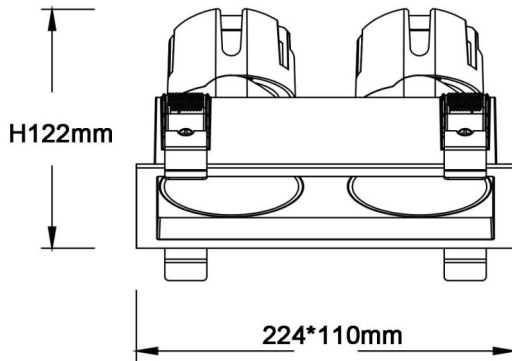

Dimensions

Product dimensions (mm) **224*110xH122mm**

Scheme

ZENITH IP65SX2 Smart

Lavov downlight from the family ZENITH IP65SX2 Smart with a power of 2X20W and a 12 degrees beam angle. CCT 3000K. Black color. With a total lumen output of 2X1600lm and a luminous efficacy of 80lm/W. Made in Die Cast Aluminum. IP65degree of protection. Class II isolation. DALI wireless Casamby driver. UGR19. CRI90.

Item code	86.D285.2319.02
Product type	Indoor
Category	Downlights
Family	ZENITH
Subfamily	ZENITH IP65SX2 Smart
Pictograms	

Product	
Real power (W)	2X20
Real luminous flux (Lm)	2X1600
Luminous efficiency (Lm/W)	80
Beam angle (°)	12
Life time (h)	50000 h L80B10
IP	65
Electrical class insulation	Clas II
Colour	Black
U. G. R	19
Control gear included	Yes
Control gear	DALI wireless Casamby
Flicker Free	Yes
Light source	LED
Type of LED	COB
Colour temperature (K)	3000
Colour consistency (SDCM)	SDCM3
CRI	90