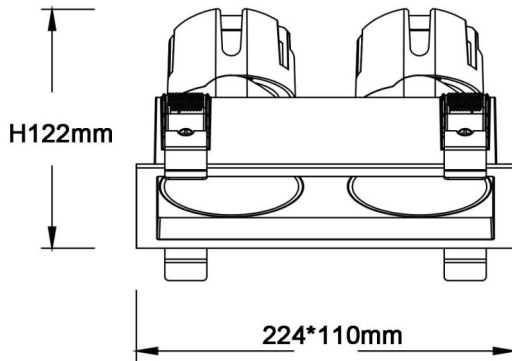

Dimensions

Product dimensions (mm) **224*110xH122mm**

Scheme

ZENITH IP65SX2 Smart

Lavov downlight from the family ZENITH IP65SX2 Smart with a power of 2X20W and a 12 degrees beam angle. CCT 3000K. Black color. With a total lumen output of 2X1600lm and a luminous efficacy of 80lm/W. Made in Die Cast Aluminum. IP65 degree of protection. Class II isolation. DALI wireless Casamby driver. UGR19. CRI90.

Item code	86.D285.2319.02
Product type	Indoor
Category	Downlights
Family	ZENITH
Subfamily	ZENITH IP65SX2 Smart
Pictograms	

Product	
Real power (W)	2X20
Real luminous flux (Lm)	2X1600
Luminous efficiency (Lm/W)	80
Beam angle (&ordm;)	12
Life time (h)	50000 h L80B10
IP	65
Electrical class insulation	Clas II
Colour	Black
U. G. R	19
Control gear included	Yes
Control gear	DALI wireless Casamby
Flicker Free	Yes
Light source	LED
Type of LED	COB
Colour temperature (K)	3000
Colour consistency (SDCM)	SDCM<3
CRI	90