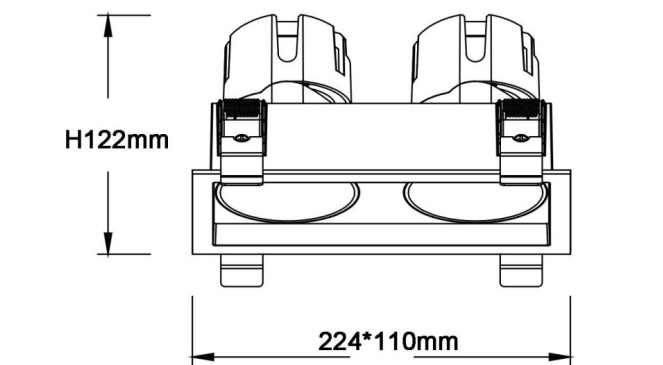

ZENITH IP65SX2

Lavov downlight from the family ZENITH IP65SX2 with a power of 2X20W and a 24 degrees beam angle. CCT 3000K. White color. With a total lumen output of 2X1600lm and a luminous efficacy of 80lm/W. Made in Die Cast Aluminum. IP65degree of protection. Class II isolation. ON/OFFdriver. UGR19. CRI90.

Dimensions	
Product dimensions (mm)	224*110xH122mm

Item code	86.D285.2321.01
Product type	Indoor
Category	Downlights
Family	ZENITH
Subfamily	ZENITH IP65SX2
Pictograms	

Product	
Real power (W)	2X20
Real luminous flux (Lm)	2X1600
Luminous efficiency (Lm/W)	80
Beam angle (°)	24
Life time (h)	50000 h L80B10
IP	65
Electrical class insulation	Clas II
Colour	White
U. G. R	19
Control gear included	Yes
Control gear	ON/OFF
Flicker Free	Yes
Light source	LED
Type of LED	COB
Colour temperature (K)	3000
Colour consistency (SDCM)	SDCM3
CRI	90