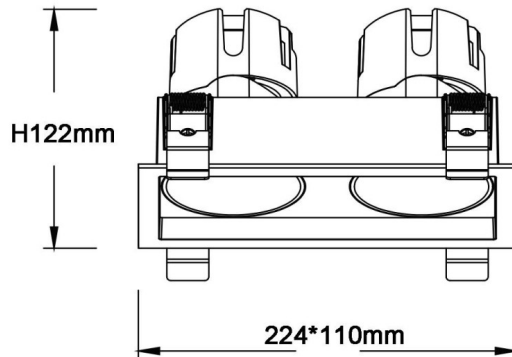

### ZENITH IP65SX2

Lavov downlight from the family ZENITH IP65SX2 with a power of 2X20W and a 24 degrees beam angle. CCT 3000K. White color. With a total lumen output of 2X1600lm and a luminous efficacy of 80lm/W. Made in Die Cast Aluminum. IP65degree of protection. Class II isolation. ON/OFFdriver. UGR19. CRI90.

#### Dimensions

Product dimensions (mm) 224\*110xH122mm

#### Scheme

Item code	86.D285.2321.01
Product type	Indoor
Category	Downlights
Family	ZENITH
Subfamily	ZENITH IP65SX2
Pictograms	

Product	
Real power (W)	2X20
Real luminous flux (Lm)	2X1600
Luminous efficiency (Lm/W)	80
Beam angle (&ordm;)	24
Life time (h)	50000 h L80B10
IP	65
Electrical class insulation	Clas II
Colour	White
U. G. R	19
Control gear included	Yes
Control gear	ON/OFF
Flicker Free	Yes
Light source	LED
Type of LED	COB
Colour temperature (K)	3000
Colour consistency (SDCM)	SDCM<3
CRI	90