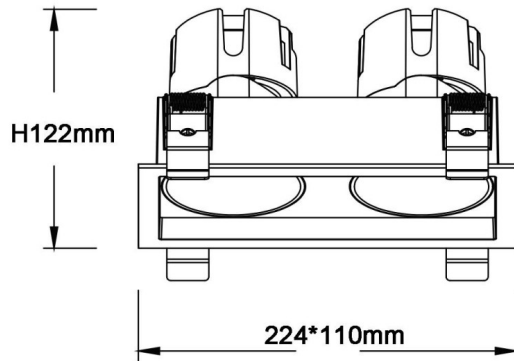

Dimensions

Product dimensions (mm) **224*110xH122mm**

Scheme

ZENITH IP65SX2 Smart

Lavov downlight from the family ZENITH IP65SX2 Smart with a power of 2X20W and a 24 degrees beam angle. CCT 3000K. White color. With a total lumen output of 2X1600lm and a luminous efficacy of 80lm/W. Made in Die Cast Aluminum. IP65degree of protection. Class II isolation. DALI wireless Casamby driver. UGR19. CRI90.

Item code	86.D285.2329.01
Product type	Indoor
Category	Downlights
Family	ZENITH
Subfamily	ZENITH IP65SX2 Smart
Pictograms	

Product	
Real power (W)	2X20
Real luminous flux (Lm)	2X1600
Luminous efficiency (Lm/W)	80
Beam angle (º)	24
Life time (h)	50000 h L80B10
IP	65
Electrical class insulation	Clas II
Colour	White
U. G. R	19
Control gear included	Yes
Control gear	DALI wireless Casamby
Flicker Free	Yes
Light source	LED
Type of LED	COB
Colour temperature (K)	3000
Colour consistency (SDCM)	SDCM<3
CRI	90