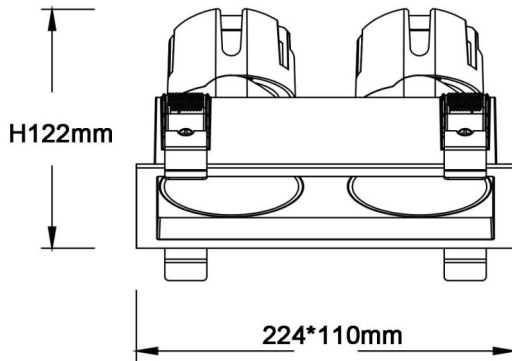

Dimensions

Product dimensions (mm) 224*110xH122mm

Scheme

ZENITH IP65SX2 Smart

Lavov downlight from the family ZENITH IP65SX2 Smart with a power of 2X20W and a 24 degrees beam angle. CCT 3000K. Black color. With a total lumen output of 2X1600lm and a luminous efficacy of 80lm/W. Made in Die Cast Aluminum. IP65degree of protection. Class II isolation. DALI wireless Casamby driver. UGR19. CRI90.

Item code	86.D285.2329.02
Product type	Indoor
Category	Downlights
Family	ZENITH
Subfamily	ZENITH IP65SX2 Smart
Pictograms	

Product	
Real power (W)	2X20
Real luminous flux (Lm)	2X1600
Luminous efficiency (Lm/W)	80
Beam angle (°)	24
Life time (h)	50000 h L80B10
IP	65
Electrical class insulation	Clas II
Colour	Black
U. G. R	19
Control gear included	Yes
Control gear	DALI wireless Casamby
Flicker Free	Yes
Light source	LED
Type of LED	COB
Colour temperature (K)	3000
Colour consistency (SDCM)	SDCM3
CRI	90