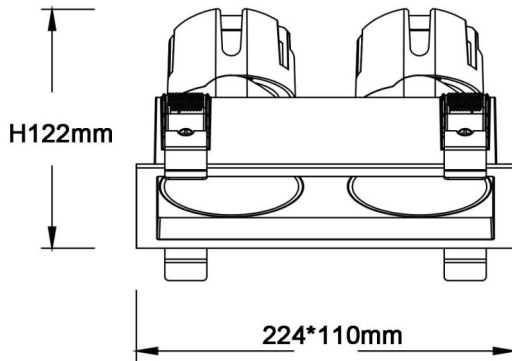

---

**Dimensions**

---

**Product dimensions (mm)**      **224\*110xH122mm**

---

---

**Scheme**

---

---

**ZENITH IP65SX2 Smart**

---

Lavov downlight from the family ZENITH IP65SX2 Smart with a power of 2X20W and a 36 degrees beam angle. CCT 3000K. White color. With a total lumen output of 2X1600lm and a luminous efficacy of 80lm/W. Made in Die Cast Aluminum. IP65degree of protection. Class II isolation. DALI wireless Casamby driver. UGR19. CRI90.