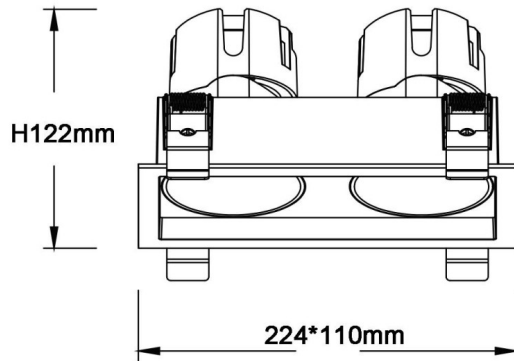

Dimensions

Product dimensions (mm) **224*110xH122mm**

Scheme

ZENITH IP65SX2 Smart

Lavov downlight from the family ZENITH IP65SX2 Smart with a power of 2X20W and a 36 degrees beam angle. CCT 3000K. White color. With a total lumen output of 2X1600lm and a luminous efficacy of 80lm/W. Made in Die Cast Aluminum. IP65degree of protection. Class II isolation. DALI wireless Casamby driver. UGR19. CRI90.

Item code	86.D285.2339.01
Product type	Indoor
Category	Downlights
Family	ZENITH
Subfamily	ZENITH IP65SX2 Smart
Pictograms	

Product	
Real power (W)	2X20
Real luminous flux (Lm)	2X1600
Luminous efficiency (Lm/W)	80
Beam angle (&ordm;)	36
Life time (h)	50000 h L80B10
IP	65
Electrical class insulation	Clas II
Colour	White
U. G. R	19
Control gear included	Yes
Control gear	DALI wireless Casamby
Flicker Free	Yes
Light source	LED
Type of LED	COB
Colour temperature (K)	3000
Colour consistency (SDCM)	SDCM<3
CRI	90