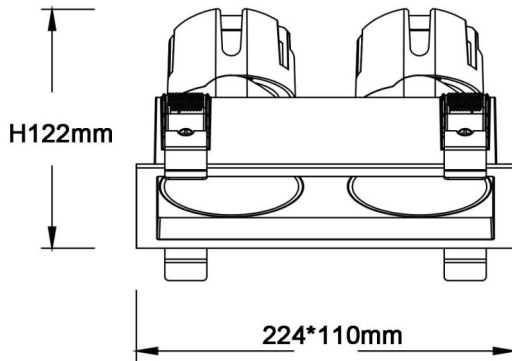

Dimensions

Product dimensions (mm) **224*110xH122mm**

Scheme

ZENITH IP65SX2 Smart

Lavov downlight from the family ZENITH IP65SX2 Smart with a power of 2X20W and a 36 degrees beam angle. CCT 3000K. Black color. With a total lumen output of 2X1600lm and a luminous efficacy of 80lm/W. Made in Die Cast Aluminum. IP65degree of protection. Class II isolation. DALI wireless Casamby driver. UGR19. CRI90.

Item code	86.D285.2339.02
Product type	Indoor
Category	Downlights
Family	ZENITH
Subfamily	ZENITH IP65SX2 Smart
Pictograms	

Product	
Real power (W)	2X20
Real luminous flux (Lm)	2X1600
Luminous efficiency (Lm/W)	80
Beam angle (°)	36
Life time (h)	50000 h L80B10
IP	65
Electrical class insulation	Clas II
Colour	Black
U. G. R	19
Control gear included	Yes
Control gear	DALI wireless Casamby
Flicker Free	Yes
Light source	LED
Type of LED	COB
Colour temperature (K)	3000
Colour consistency (SDCM)	SDCM3
CRI	90