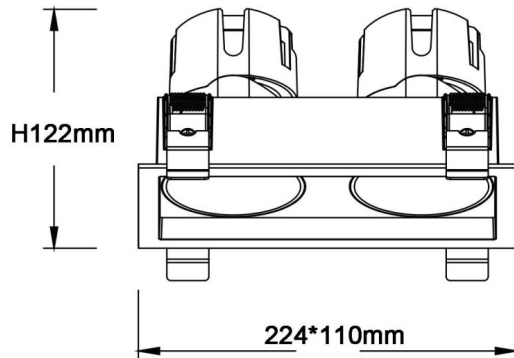

Dimensions

Product dimensions (mm) **224*110xH122mm**

Scheme

ZENITH IP65SX2 Smart

Lavov downlight from the family ZENITH IP65SX2 Smart with a power of 2X20W and a 36 degrees beam angle. CCT 3000K. Black color. With a total lumen output of 2X1600lm and a luminous efficacy of 80lm/W. Made in Die Cast Aluminum. IP65 degree of protection. Class II isolation. DALI wireless Casamby driver. UGR19. CRI90.

Item code	86.D285.2339.02
Product type	Indoor
Category	Downlights
Family	ZENITH
Subfamily	ZENITH IP65SX2 Smart
Pictograms	

Product	
Real power (W)	2X20
Real luminous flux (Lm)	2X1600
Luminous efficiency (Lm/W)	80
Beam angle (&ordm;)	36
Life time (h)	50000 h L80B10
IP	65
Electrical class insulation	Clas II
Colour	Black
U. G. R	19
Control gear included	Yes
Control gear	DALI wireless Casamby
Flicker Free	Yes
Light source	LED
Type of LED	COB
Colour temperature (K)	3000
Colour consistency (SDCM)	SDCM<3
CRI	90