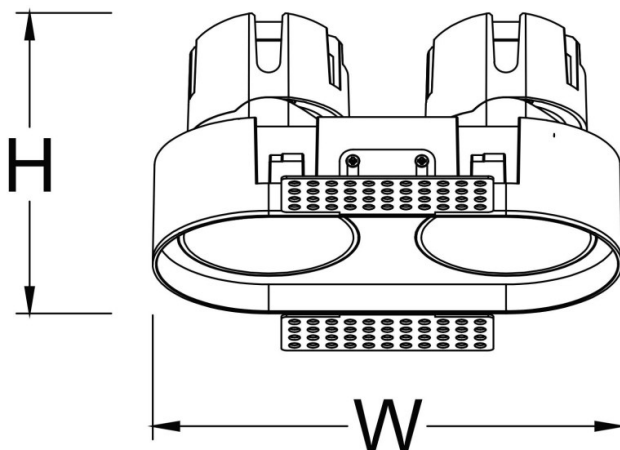

ZENITH IP65R X2 Trimless

Lavov downlight from the family ZENITH IP65R X2 Trimless with a power of 2X7W and a 24 degrees beam angle. CCT 3000K. Black color. With a total lumen output of 2X560lm and a luminous efficacy of 80lm/W. Made in Die Cast Aluminum. IP65degree of protection. Class II isolation. ON/OFFdriver. UGR19. CRI90.

Item code	86.D286.0321.02
Product type	Indoor
Category	Downlights
Family	ZENITH
Subfamily	ZENITH IP65R X2 Trimless
Pictograms	

Dimensions

Product dimensions (mm) **Φ65X126xH75mm**

Scheme

Product	
Real power (W)	2X7
Real luminous flux (Lm)	2X560
Luminous efficiency (Lm/W)	80
Beam angle (°)	24
Life time (h)	50000 h L80B10
IP	65
Electrical class insulation	Clas II
Colour	Black
U. G. R	19
Control gear included	Yes
Control gear	ON/OFF
Flicker Free	Yes
Light source	LED
Type of LED	COB
Colour temperature (K)	3000
Colour consistency (SDCM)	SDCM<3
CRI	90