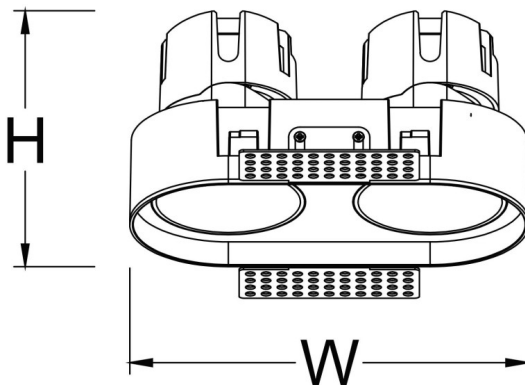

### ZENITH IP65R X2 Smart trimless

Lavov downlight from the family ZENITH IP65R X2 Smart trimless with a power of 2X7W and a 24 degrees beam angle. CCT 3000K. Black color. With a total lumen output of 2X560lm and a luminous efficacy of 80lm/W. Made in Die Cast Aluminum. IP65degree of protection. Class II isolation. DALI wireless Casamby driver. UGR19. CRI90.

#### Dimensions

Product dimensions (mm)  $\Phi 65 \times 126 \times H75 \text{mm}$

#### Scheme

Item code	86.D286.0329.02
Product type	Indoor
Category	Downlights
Family	ZENITH
Subfamily	ZENITH IP65R X2 Smart trimless
Pictograms	

Product	
Real power (W)	2X7
Real luminous flux (Lm)	2X560
Luminous efficiency (Lm/W)	80
Beam angle (°)	24
Life time (h)	50000 h L80B10
IP	65
Electrical class insulation	Clas II
Colour	Black
U. G. R	19
Control gear included	Yes
Control gear	DALI wireless Casamby
Flicker Free	Yes
Light source	LED
Type of LED	COB
Colour temperature (K)	3000
Colour consistency (SDCM)	SDCM3
CRI	90