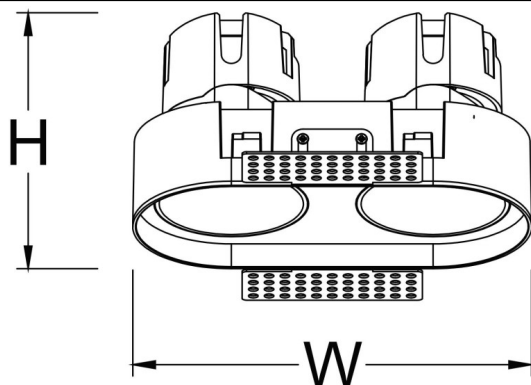

### ZENITH IP65R X2 Smart trimless

Lavov downlight from the family ZENITH IP65R X2 Smart trimless with a power of 2X7W and a 60 degrees beam angle. CCT 3000K. Black color. With a total lumen output of 2X560lm and a luminous efficacy of 80lm/W. Made in Die Cast Aluminum. IP65degree of protection. Class II isolation. DALI wireless Casamby driver. UGR19. CRI90.

#### Dimensions

Product dimensions (mm)  $\Phi 65 \times 126 \times H75 \text{mm}$

#### Scheme

Item code	86.D286.0349.02
Product type	Indoor
Category	Downlights
Family	ZENITH
Subfamily	ZENITH IP65R X2 Smart trimless
Pictograms	

Product	
Real power (W)	2X7
Real luminous flux (Lm)	2X560
Luminous efficiency (Lm/W)	80
Beam angle (&ordm;)	60
Life time (h)	50000 h L80B10
IP	65
Electrical class insulation	Clas II
Colour	Black
U. G. R	19
Control gear included	Yes
Control gear	DALI wireless Casamby
Flicker Free	Yes
Light source	LED
Type of LED	COB
Colour temperature (K)	3000
Colour consistency (SDCM)	SDCM<3
CRI	90