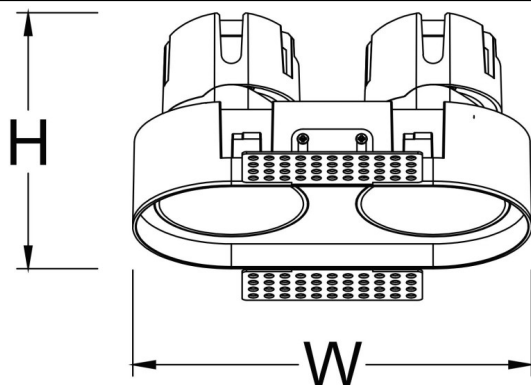

ZENITH IP65R X2 Smart trimless

Lavov downlight from the family ZENITH IP65R X2 Smart trimless with a power of 2X7W and a 12 degrees beam angle. CCT 4000K. Black color. With a total lumen output of 2X560lm and a luminous efficacy of 80lm/W. Made in Die Cast Aluminum. IP65degree of protection. Class II isolation. DALI wireless Casamby driver. UGR19. CRI90.

Dimensions

Product dimensions (mm) $\Phi 65 \times 126 \times H75 \text{mm}$

Scheme

Item code	86.D286.0419.02
Product type	Indoor
Category	Downlights
Family	ZENITH
Subfamily	ZENITH IP65R X2 Smart trimless
Pictograms	

Product	
Real power (W)	2X7
Real luminous flux (Lm)	2X560
Luminous efficiency (Lm/W)	80
Beam angle (°)	12
Life time (h)	50000 h L80B10
IP	65
Electrical class insulation	Clas II
Colour	Black
U. G. R	19
Control gear included	Yes
Control gear	DALI wireless Casamby
Flicker Free	Yes
Light source	LED
Type of LED	COB
Colour temperature (K)	4000
Colour consistency (SDCM)	SDCM3
CRI	90