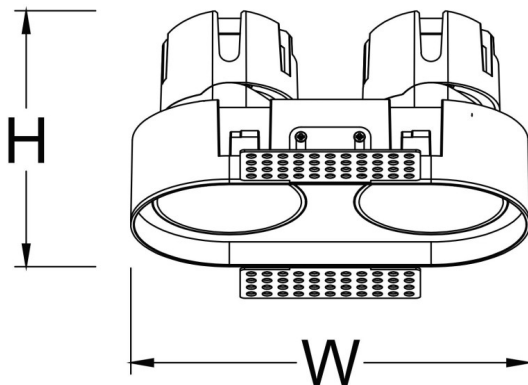

ZENITH IP65R X2 Trimless

Lavov downlight from the family ZENITH IP65R X2 Trimless with a power of 2X7W and a 36 degrees beam angle. CCT 4000K. White color. With a total lumen output of 2X560lm and a luminous efficacy of 80lm/W. Made in Die Cast Aluminum. IP65degree of protection. Class II isolation. ON/OFFdriver. UGR19. CRI90.

Item code	86.D286.0431.01
Product type	Indoor
Category	Downlights
Family	ZENITH
Subfamily	ZENITH IP65R X2 Trimless
Pictograms	

Dimensions

Product dimensions (mm) **Φ65X126xH75mm**

Scheme

Photometry

Product	
Real power (W)	2X7
Real luminous flux (Lm)	2X560
Luminous efficiency (Lm/W)	80
Beam angle (°)	36
Life time (h)	50000 h L80B10
IP	65
Electrical class insulation	Clas II
Colour	White
U. G. R	19
Control gear included	Yes
Control gear	ON/OFF
Flicker Free	Yes
Light source	LED
Type of LED	COB
Colour temperature (K)	4000
Colour consistency (SDCM)	SDCM3
CRI	90