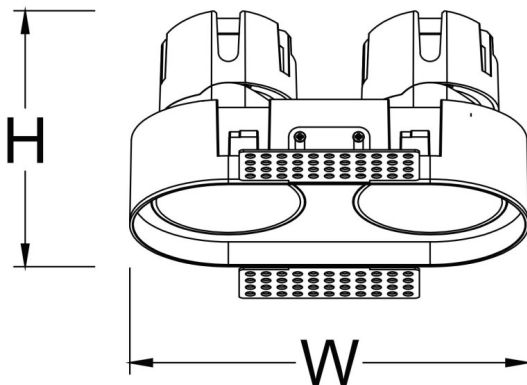

ZENITH IP65R X2 Smart trimless

Lavov downlight from the family ZENITH IP65R X2 Smart trimless with a power of 2X7W and a 60 degrees beam angle. CCT 4000K. Black color. With a total lumen output of 2X560lm and a luminous efficacy of 80lm/W. Made in Die Cast Aluminum. IP65degree of protection. Class II isolation. DALI wireless Casamby driver. UGR19. CRI90.

Dimensions

Product dimensions (mm) $\Phi 65 \times 126 \times H75 \text{mm}$

Scheme

Item code	86.D286.0449.02
Product type	Indoor
Category	Downlights
Family	ZENITH
Subfamily	ZENITH IP65R X2 Smart trimless
Pictograms	

Product	
Real power (W)	2X7
Real luminous flux (Lm)	2X560
Luminous efficiency (Lm/W)	80
Beam angle (º)	60
Life time (h)	50000 h L80B10
IP	65
Electrical class insulation	Clas II
Colour	Black
U. G. R	19
Control gear included	Yes
Control gear	DALI wireless Casamby
Flicker Free	Yes
Light source	LED
Type of LED	COB
Colour temperature (K)	4000
Colour consistency (SDCM)	SDCM<3
CRI	90