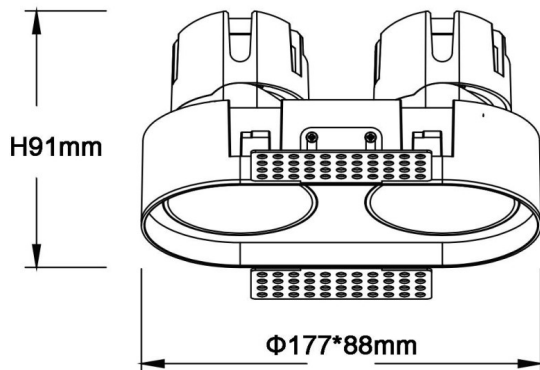

ZENITH IP65R X2 Smart trimless

Lavov downlight from the family ZENITH IP65R X2 Smart trimless with a power of 2X12W and a 12 degrees beam angle. CCT 3000K. White color. With a total lumen output of 2X960lm and a luminous efficacy of 80lm/W. Made in Die Cast Aluminum. IP65degree of protection. Class II isolation. DALI wireless Casamby driver. UGR19. CRI90.

Dimensions

Product dimensions (mm) $\Phi 88 \times 177 \times H91 \text{mm}$

Scheme

Item code	86.D286.1319.01
Product type	Indoor
Category	Downlights
Family	ZENITH
Subfamily	ZENITH IP65R X2 Smart trimless
Pictograms	

Product	
Real power (W)	2X12
Real luminous flux (Lm)	2X960
Luminous efficiency (Lm/W)	80
Beam angle (º)	12
Life time (h)	50000 h L80B10
IP	65
Electrical class insulation	Clas II
Colour	White
U. G. R	19
Control gear included	Yes
Control gear	DALI wireless Casamby
Flicker Free	Yes
Light source	LED
Type of LED	COB
Colour temperature (K)	3000
Colour consistency (SDCM)	SDCM<3
CRI	90