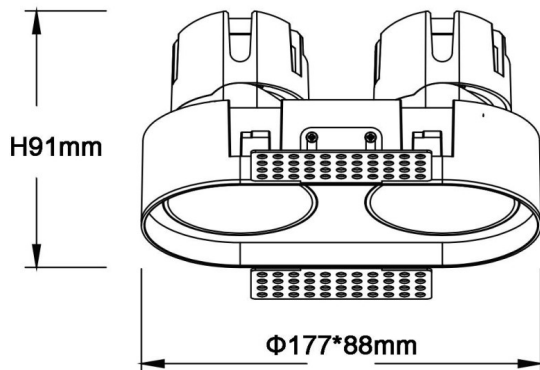

ZENITH IP65R X2 Smart trimless

Lavov downlight from the family ZENITH IP65R X2 Smart trimless with a power of 2X12W and a 12 degrees beam angle. CCT 3000K. Black color. With a total lumen output of 2X960lm and a luminous efficacy of 80lm/W. Made in Die Cast Aluminum. IP65degree of protection. Class II isolation. DALI wireless Casamby driver. UGR19. CRI90.

Dimensions

Product dimensions (mm) $\Phi 88 \times 177 \times H91 \text{mm}$

Scheme

Item code	86.D286.1319.02
Product type	Indoor
Category	Downlights
Family	ZENITH
Subfamily	ZENITH IP65R X2 Smart trimless
Pictograms	

Product	
Real power (W)	2X12
Real luminous flux (Lm)	2X960
Luminous efficiency (Lm/W)	80
Beam angle (°)	12
Life time (h)	50000 h L80B10
IP	65
Electrical class insulation	Clas II
Colour	Black
U. G. R	19
Control gear included	Yes
Control gear	DALI wireless Casamby
Flicker Free	Yes
Light source	LED
Type of LED	COB
Colour temperature (K)	3000
Colour consistency (SDCM)	SDCM3
CRI	90