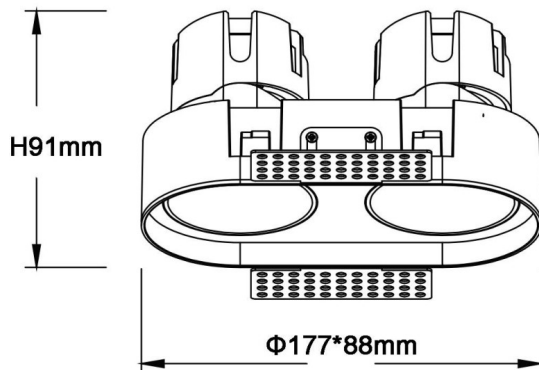

ZENITH IP65R X2 Smart trimless

Lavov downlight from the family ZENITH IP65R X2 Smart trimless with a power of 2X12W and a 60 degrees beam angle. CCT 3000K. White color. With a total lumen output of 2X960lm and a luminous efficacy of 80lm/W. Made in Die Cast Aluminum. IP65degree of protection. Class II isolation. DALI wireless Casamby driver. UGR19. CRI90.

Dimensions

Product dimensions (mm) $\Phi 88 \times 177 \times H91 \text{mm}$

Scheme

Item code	86.D286.1349.01
Product type	Indoor
Category	Downlights
Family	ZENITH
Subfamily	ZENITH IP65R X2 Smart trimless
Pictograms	

Product	
Real power (W)	2X12
Real luminous flux (Lm)	2X960
Luminous efficiency (Lm/W)	80
Beam angle (º)	60
Life time (h)	50000 h L80B10
IP	65
Electrical class insulation	Clas II
Colour	White
U. G. R	19
Control gear included	Yes
Control gear	DALI wireless Casamby
Flicker Free	Yes
Light source	LED
Type of LED	COB
Colour temperature (K)	3000
Colour consistency (SDCM)	SDCM<3
CRI	90