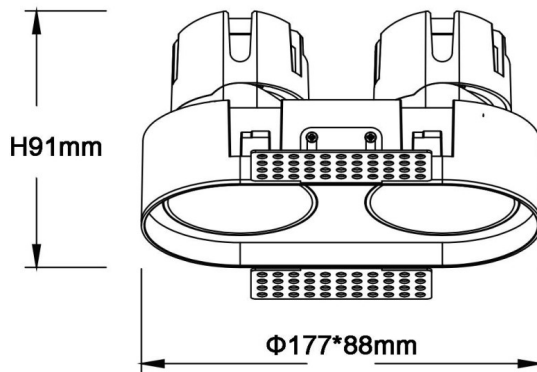

### ZENITH IP65R X2 Smart trimless

Lavov downlight from the family ZENITH IP65R X2 Smart trimless with a power of 2X12W and a 60 degrees beam angle. CCT 3000K. Black color. With a total lumen output of 2X960lm and a luminous efficacy of 80lm/W. Made in Die Cast Aluminum. IP65degree of protection. Class II isolation. DALI wireless Casamby driver. UGR19. CRI90.

#### Dimensions

Product dimensions (mm)  $\Phi 88 \times 177 \times H91 \text{mm}$

#### Scheme

|              |  |
|--------------|--|
| Item code    | 86.D286.1349.02  |
| Product type | Indoor   |
| Category     | Downlights   |
| Family       | ZENITH   |
| Subfamily    | ZENITH IP65R X2 Smart trimless   |
| Pictograms   |  |

|                             |                       |
|-----------------------------|-----------------------|
| Product                     |                       |
| Real power (W)              | 2X12                  |
| Real luminous flux (Lm)     | 2X960                 |
| Luminous efficiency (Lm/W)  | 80                    |
| Beam angle (°)              | 60                    |
| Life time (h)               | 50000 h L80B10        |
| IP                          | 65                    |
| Electrical class insulation | Clas II               |
| Colour                      | Black                 |
| U. G. R                     | 19                    |
| Control gear included       | Yes                   |
| Control gear                | DALI wireless Casamby |
| Flicker Free                | Yes                   |
| Light source                | LED                   |
| Type of LED                 | COB                   |
| Colour temperature (K)      | 3000                  |
| Colour consistency (SDCM)   | SDCM3                 |
| CRI                         | 90                    |