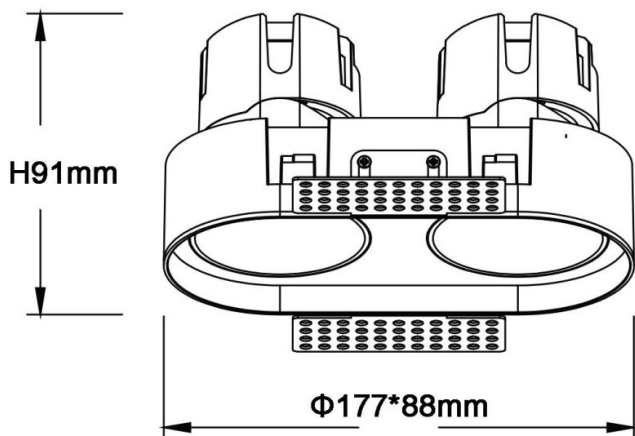

ZENITH IP65R X2 Smart trimless

Lavov downlight from the family ZENITH IP65R X2 Smart trimless with a power of 2X12W and a 12 degrees beam angle. CCT 4000K. Black color. With a total lumen output of 2X960lm and a luminous efficacy of 80lm/W. Made in Die Cast Aluminum. IP65degree of protection. Class II isolation. DALI wireless Casamby driver. UGR19. CRI90.

| | |
|---------------------|---------------------------------------|
| Item code | 86.D286.1419.02 |
| Product type | Indoor |
| Category | Downlights |
| Family | ZENITH |
| Subfamily | ZENITH IP65R X2 Smart trimless |
| Pictograms | |

Dimensions

Product dimensions (mm) **Φ88X177xH91mm**

Scheme

| | |
|------------------------------------|------------------------------|
| Product | |
| Real power (W) | 2X12 |
| Real luminous flux (Lm) | 2X960 |
| Luminous efficiency (Lm/W) | 80 |
| Beam angle (°) | 12 |
| Life time (h) | 50000 h L80B10 |
| IP | 65 |
| Electrical class insulation | Clas II |
| Colour | Black |
| U. G. R | 19 |
| Control gear included | Yes |
| Control gear | DALI wireless Casamby |
| Flicker Free | Yes |
| Light source | LED |
| Type of LED | COB |
| Colour temperature (K) | 4000 |
| Colour consistency (SDCM) | SDCM<3 |
| CRI | 90 |