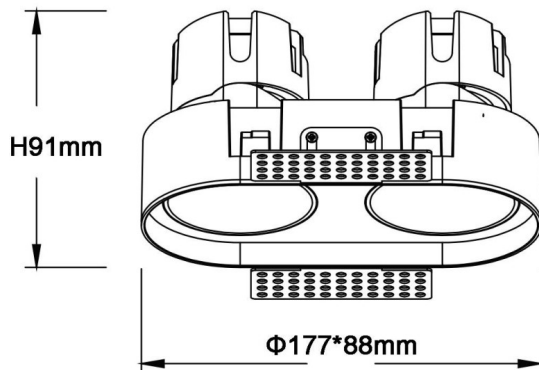

### ZENITH IP65R X2 Smart trimless

Lavov downlight from the family ZENITH IP65R X2 Smart trimless with a power of 2X12W and a 24 degrees beam angle. CCT 4000K. White color. With a total lumen output of 2X960lm and a luminous efficacy of 80lm/W. Made in Die Cast Aluminum. IP65degree of protection. Class II isolation. DALI wireless Casamby driver. UGR19. CRI90.

#### Dimensions

Product dimensions (mm)  $\Phi 88 \times 177 \times H91 \text{mm}$

#### Scheme

Item code	86.D286.1429.01
Product type	Indoor
Category	Downlights
Family	ZENITH
Subfamily	ZENITH IP65R X2 Smart trimless
Pictograms	

Product	
Real power (W)	2X12
Real luminous flux (Lm)	2X960
Luminous efficiency (Lm/W)	80
Beam angle (°)	24
Life time (h)	50000 h L80B10
IP	65
Electrical class insulation	Clas II
Colour	White
U. G. R	19
Control gear included	Yes
Control gear	DALI wireless Casamby
Flicker Free	Yes
Light source	LED
Type of LED	COB
Colour temperature (K)	4000
Colour consistency (SDCM)	SDCM3
CRI	90