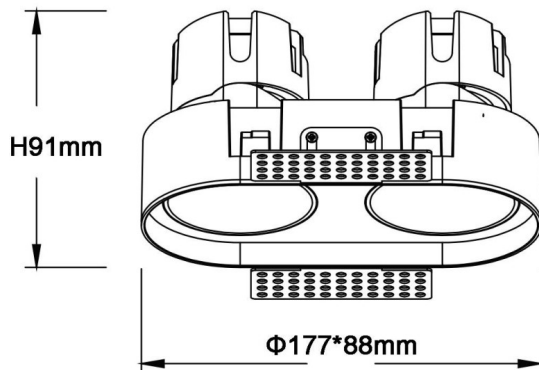

ZENITH IP65R X2 Smart trimless

Lavov downlight from the family ZENITH IP65R X2 Smart trimless with a power of 2X12W and a 60 degrees beam angle. CCT 4000K. White color. With a total lumen output of 2X960lm and a luminous efficacy of 80lm/W. Made in Die Cast Aluminum. IP65degree of protection. Class II isolation. DALI wireless Casamby driver. UGR19. CRI90.

Dimensions

Product dimensions (mm) $\Phi 88 \times 177 \times H91 \text{mm}$

Scheme

Item code	86.D286.1449.01
Product type	Indoor
Category	Downlights
Family	ZENITH
Subfamily	ZENITH IP65R X2 Smart trimless
Pictograms	

Product	
Real power (W)	2X12
Real luminous flux (Lm)	2X960
Luminous efficiency (Lm/W)	80
Beam angle (º)	60
Life time (h)	50000 h L80B10
IP	65
Electrical class insulation	Clas II
Colour	White
U. G. R	19
Control gear included	Yes
Control gear	DALI wireless Casamby
Flicker Free	Yes
Light source	LED
Type of LED	COB
Colour temperature (K)	4000
Colour consistency (SDCM)	SDCM<3
CRI	90