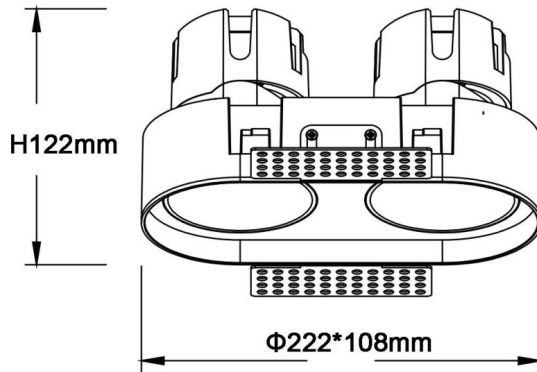

Dimensions

Product dimensions (mm) **Φ108X222xH122mm**

Scheme

ZENITH IP65R X2 Trimless

Lavov downlight from the family ZENITH IP65R X2 Trimless with a power of 2X20W and a 12 degrees beam angle. CCT 3000K. White color. With a total lumen output of 2X1600lm and a luminous efficacy of 80lm/W. Made in Die Cast Aluminum. IP65 degree of protection. Class II isolation. ON/OFF driver. UGR19. CRI90.

Item code	86.D286.2311.01
Product type	Indoor
Category	Downlights
Family	ZENITH
Subfamily	ZENITH IP65R X2 Trimless

Pictograms

Product	
Real power (W)	2X20
Real luminous flux (Lm)	2X1600
Luminous efficiency (Lm/W)	80
Beam angle (°)	12
Life time (h)	50000 h L80B10
IP	65
Electrical class insulation	Clas II
Colour	White
U. G. R	19
Control gear included	Yes
Control gear	ON/OFF
Flicker Free	Yes
Light source	LED
Type of LED	COB
Colour temperature (K)	3000
Colour consistency (SDCM)	SDCM3
CRI	90