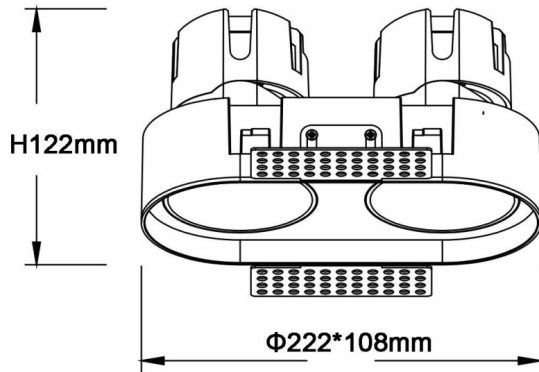

Dimensions

Product dimensions (mm) **Φ108X222xH122mm**

Scheme

ZENITH IP65R X2 Trimless

Lavov downlight from the family ZENITH IP65R X2 Trimless with a power of 2X20W and a 12 degrees beam angle. CCT 3000K. Black color. With a total lumen output of 2X1600lm and a luminous efficacy of 80lm/W. Made in Die Cast Aluminum. IP65 degree of protection. Class II isolation. ON/OFF driver. UGR19. CRI90.

Item code	86.D286.2311.02
Product type	Indoor
Category	Downlights
Family	ZENITH
Subfamily	ZENITH IP65R X2 Trimless
Pictograms	

Product	
Real power (W)	2X20
Real luminous flux (Lm)	2X1600
Luminous efficiency (Lm/W)	80
Beam angle (&ordm;)	12
Life time (h)	50000 h L80B10
IP	65
Electrical class insulation	Clas II
Colour	Black
U. G. R	19
Control gear included	Yes
Control gear	ON/OFF
Flicker Free	Yes
Light source	LED
Type of LED	COB
Colour temperature (K)	3000
Colour consistency (SDCM)	SDCM<3
CRI	90