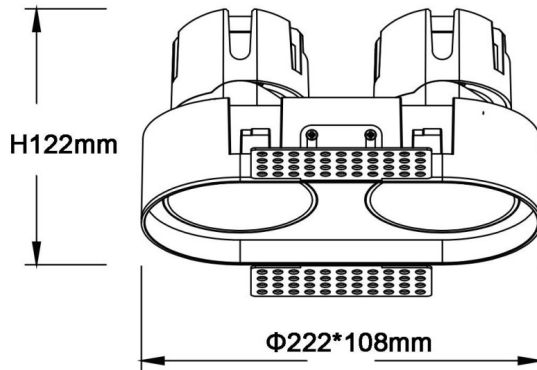

Dimensions

Product dimensions (mm) **Φ108X222xH122mm**

Scheme

ZENITH IP65R X2 Trimless

Lavov downlight from the family ZENITH IP65R X2 Trimless with a power of 2X20W and a 12 degrees beam angle. CCT 3000K. Black color. With a total lumen output of 2X1600lm and a luminous efficacy of 80lm/W. Made in Die Cast Aluminum. IP65degree of protection. Class II isolation. ON/OFFdriver. UGR19. CRI90.

Item code	86.D286.2311.02
Product type	Indoor
Category	Downlights
Family	ZENITH
Subfamily	ZENITH IP65R X2 Trimless
Pictograms	

Product	
Real power (W)	2X20
Real luminous flux (Lm)	2X1600
Luminous efficiency (Lm/W)	80
Beam angle (°)	12
Life time (h)	50000 h L80B10
IP	65
Electrical class insulation	Clas II
Colour	Black
U. G. R	19
Control gear included	Yes
Control gear	ON/OFF
Flicker Free	Yes
Light source	LED
Type of LED	COB
Colour temperature (K)	3000
Colour consistency (SDCM)	SDCM3
CRI	90