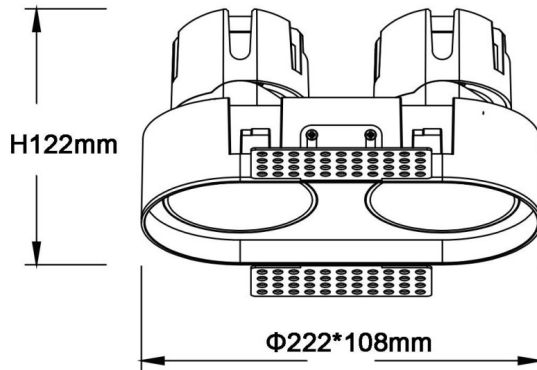

---

**Dimensions**

---

**Product dimensions (mm)**      **Φ108X222xH122mm**

---

---

**Scheme**

---

---

**ZENITH IP65R X2 Trimless**

---

Lavov downlight from the family ZENITH IP65R X2 Trimless with a power of 2X20W and a 12 degrees beam angle. CCT 3000K. White color. With a total lumen output of 2X1600lm and a luminous efficacy of 80lm/W. Made in Die Cast Aluminum. IP65degree of protection. Class II isolation. DALI driver. UGR19. CRI90.

|                                    |                       |
|------------------------------------|-----------------------|
| <b>Product</b>                     |                       |
| <b>Real power (W)</b>              | <b>2X20</b>           |
| <b>Real luminous flux (Lm)</b>     | <b>2X1600</b>         |
| <b>Luminous efficiency (Lm/W)</b>  | <b>80</b>             |
| <b>Beam angle (&amp;ordm;)</b>     | <b>12</b>             |
| <b>Life time (h)</b>               | <b>50000 h L80B10</b> |
| <b>IP</b>                          | <b>65</b>             |
| <b>Electrical class insulation</b> | <b>Clas II</b>        |
| <b>Colour</b>                      | <b>White</b>          |
| <b>U. G. R</b>                     | <b>19</b>             |
| <b>Control gear included</b>       | <b>Yes</b>            |
| <b>Control gear</b>                | <b>DALI</b>           |
| <b>Flicker Free</b>                | <b>Yes</b>            |
| <b>Light source</b>                | <b>LED</b>            |
| <b>Type of LED</b>                 | <b>COB</b>            |
| <b>Colour temperature (K)</b>      | <b>3000</b>           |
| <b>Colour consistency (SDCM)</b>   | <b>SDCM&lt;3</b>      |
| <b>CRI</b>                         | <b>90</b>             |