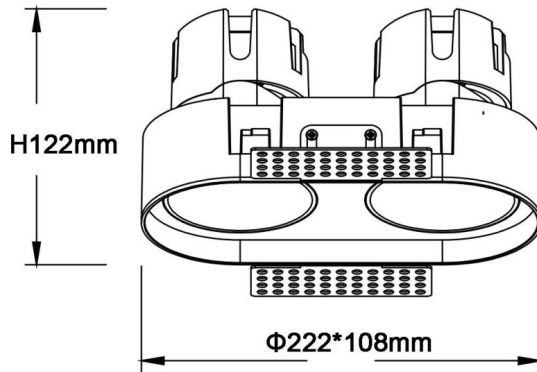

Dimensions

Product dimensions (mm) **Φ108X222xH122mm**

Scheme

ZENITH IP65R X2 Trimless

Lavov downlight from the family ZENITH IP65R X2 Trimless with a power of 2X20W and a 12 degrees beam angle. CCT 3000K. Black color. With a total lumen output of 2X1600lm and a luminous efficacy of 80lm/W. Made in Die Cast Aluminum. IP65degree of protection. Class II isolation. DALI driver. UGR19. CRI90.

Item code	86.D286.2313.02
Product type	Indoor
Category	Downlights
Family	ZENITH
Subfamily	ZENITH IP65R X2 Trimless
Pictograms	

Product	
Real power (W)	2X20
Real luminous flux (Lm)	2X1600
Luminous efficiency (Lm/W)	80
Beam angle (°)	12
Life time (h)	50000 h L80B10
IP	65
Electrical class insulation	Clas II
Colour	Black
U. G. R	19
Control gear included	Yes
Control gear	DALI
Flicker Free	Yes
Light source	LED
Type of LED	COB
Colour temperature (K)	3000
Colour consistency (SDCM)	SDCM3
CRI	90