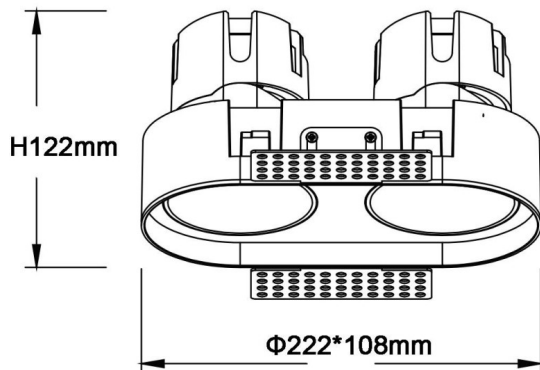

### ZENITH IP65R X2 Smart trimless

Lavov downlight from the family ZENITH IP65R X2 Smart trimless with a power of 2X20W and a 24 degrees beam angle. CCT 3000K. Black color. With a total lumen output of 2X1600lm and a luminous efficacy of 80lm/W. Made in Die Cast Aluminum. IP65degree of protection. Class II isolation. DALI wireless Casamby driver. UGR19. CRI90.

#### Dimensions

Product dimensions (mm)  $\Phi 108 \times 222 \times H122 \text{mm}$

#### Scheme

Item code	86.D286.2329.02
Product type	Indoor
Category	Downlights
Family	ZENITH
Subfamily	ZENITH IP65R X2 Smart trimless
Pictograms	

Product	
Real power (W)	2X20
Real luminous flux (Lm)	2X1600
Luminous efficiency (Lm/W)	80
Beam angle (&ordm;)	24
Life time (h)	50000 h L80B10
IP	65
Electrical class insulation	Clas II
Colour	Black
U. G. R	19
Control gear included	Yes
Control gear	DALI wireless Casamby
Flicker Free	Yes
Light source	LED
Type of LED	COB
Colour temperature (K)	3000
Colour consistency (SDCM)	SDCM<3
CRI	90