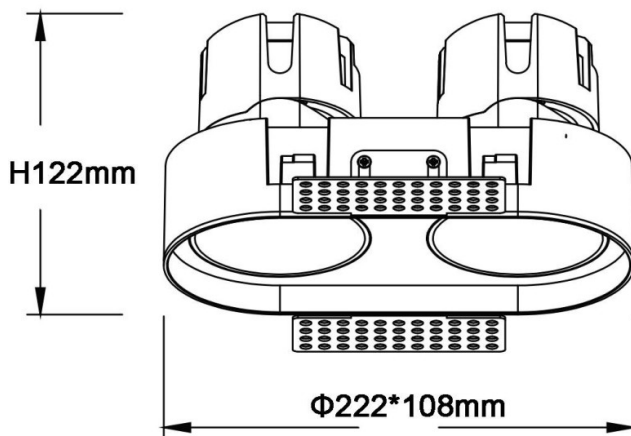

ZENITH IP65R X2 Smart trimless

Lavov downlight from the family ZENITH IP65R X2 Smart trimless with a power of 2X20W and a 60 degrees beam angle. CCT 3000K. Black color. With a total lumen output of 2X1600lm and a luminous efficacy of 80lm/W. Made in Die Cast Aluminum. IP65degree of protection. Class II isolation. DALI wireless Casamby driver. UGR19. CRI90.

Item code	86.D286.2349.02
Product type	Indoor
Category	Downlights
Family	ZENITH
Subfamily	ZENITH IP65R X2 Smart trimless
Pictograms	

Dimensions

Product dimensions (mm) $\Phi 108 \times 222 \times H122 \text{mm}$

Scheme

Product	
Real power (W)	2X20
Real luminous flux (Lm)	2X1600
Luminous efficiency (Lm/W)	80
Beam angle (°)	60
Life time (h)	50000 h L80B10
IP	65
Electrical class insulation	Clas II
Colour	Black
U. G. R	19
Control gear included	Yes
Control gear	DALI wireless Casamby
Flicker Free	Yes
Light source	LED
Type of LED	COB
Colour temperature (K)	3000
Colour consistency (SDCM)	SDCM<3
CRI	90