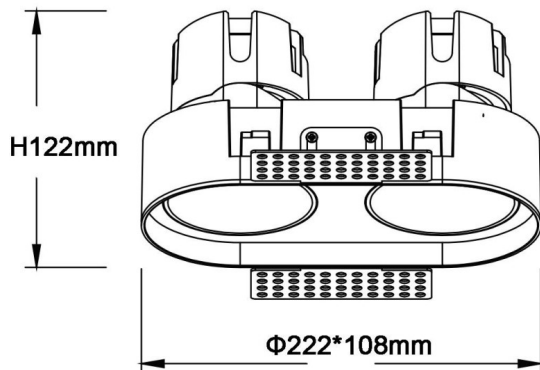

ZENITH IP65R X2 Smart trimless

Lavov downlight from the family ZENITH IP65R X2 Smart trimless with a power of 2X20W and a 12 degrees beam angle. CCT 4000K. White color. With a total lumen output of 2X1600lm and a luminous efficacy of 80lm/W. Made in Die Cast Aluminum. IP65degree of protection. Class II isolation. DALI wireless Casamby driver. UGR19. CRI90.

Dimensions

Product dimensions (mm) $\Phi 108 \times 222 \times H122 \text{mm}$

Scheme

Item code	86.D286.2419.01
Product type	Indoor
Category	Downlights
Family	ZENITH
Subfamily	ZENITH IP65R X2 Smart trimless
Pictograms	

Product	
Real power (W)	2X20
Real luminous flux (Lm)	2X1600
Luminous efficiency (Lm/W)	80
Beam angle (°)	12
Life time (h)	50000 h L80B10
IP	65
Electrical class insulation	Clas II
Colour	White
U. G. R	19
Control gear included	Yes
Control gear	DALI wireless Casamby
Flicker Free	Yes
Light source	LED
Type of LED	COB
Colour temperature (K)	4000
Colour consistency (SDCM)	SDCM3
CRI	90