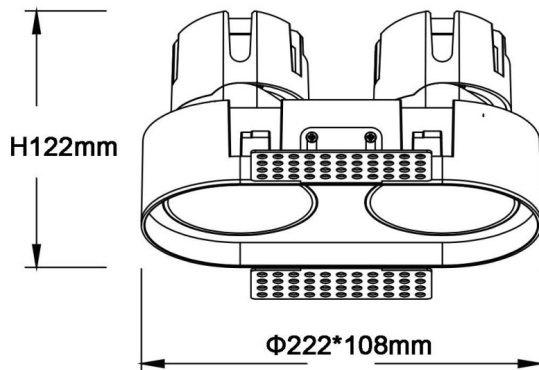

ZENITH IP65R X2 Smart trimless

Lavov downlight from the family ZENITH IP65R X2 Smart trimless with a power of 2X20W and a 24 degrees beam angle. CCT 4000K. White color. With a total lumen output of 2X1600lm and a luminous efficacy of 80lm/W. Made in Die Cast Aluminum. IP65degree of protection. Class II isolation. DALI wireless Casamby driver. UGR19. CRI90.

Dimensions

Product dimensions (mm) $\Phi 108 \times 222 \times H122 \text{mm}$

Scheme

Item code	86.D286.2429.01
Product type	Indoor
Category	Downlights
Family	ZENITH
Subfamily	ZENITH IP65R X2 Smart trimless
Pictograms	

Product	
Real power (W)	2X20
Real luminous flux (Lm)	2X1600
Luminous efficiency (Lm/W)	80
Beam angle (°)	24
Life time (h)	50000 h L80B10
IP	65
Electrical class insulation	Clas II
Colour	White
U. G. R	19
Control gear included	Yes
Control gear	DALI wireless Casamby
Flicker Free	Yes
Light source	LED
Type of LED	COB
Colour temperature (K)	4000
Colour consistency (SDCM)	SDCM3
CRI	90